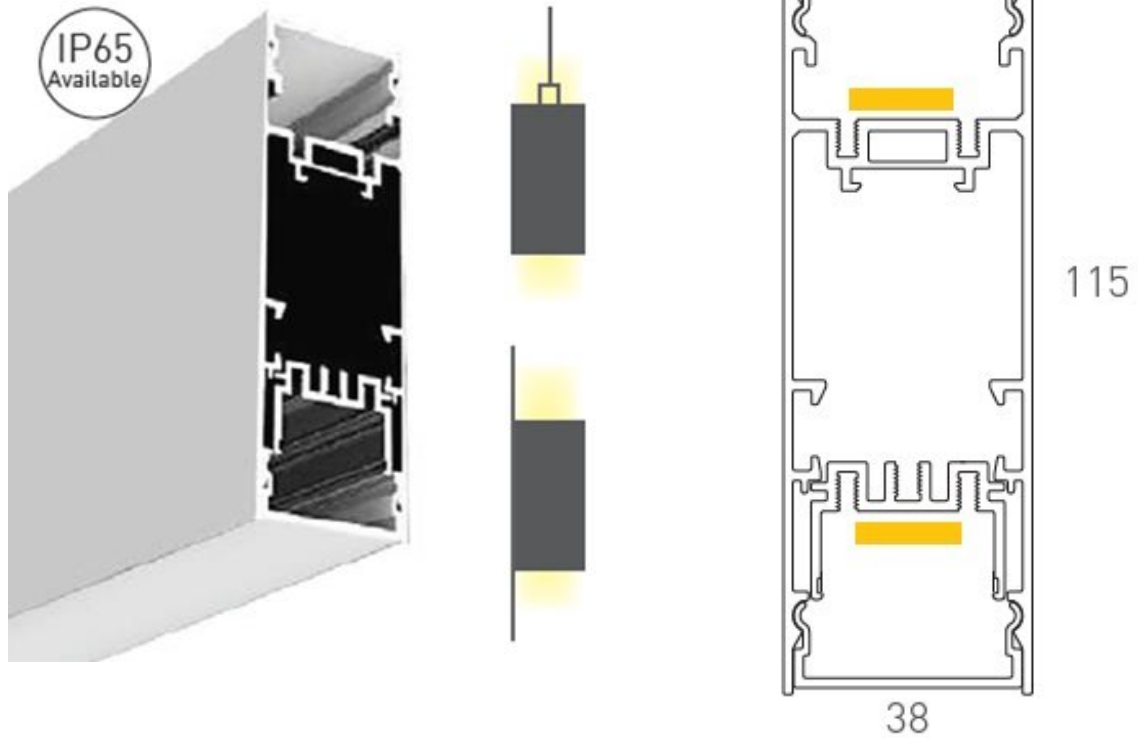

Up Down 115

CODE	WATTS	CCT	CRI	OPERATIONAL VOLTAGE	FINISH	LUMENS	DIMMABLE	CONTROL GEAR
PROUPDO115	2x14.4W	2400K-6000K	>90	24V	Standard Silver (all other colours available)	2100/m	TRIAC/DALI/0-10v	Remote