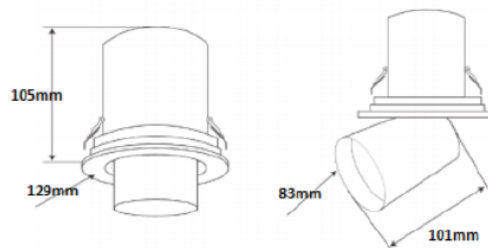

## The Snoot Feature Light 25W

CODE	WATTS	CCT/LUMENS	CRI	BEAM ANGLE	CUT-OUT	BODY COLOUR	DIMENSIONS	DIMMABLE
TLTTUS25W	25W	2700K - 2250lms 3000K - 2500lms 4000K - 2650lms	>90	15°/24°/38°/60°	112mm	White/Black	129mm*105mmh	Yes via Trailing Edge