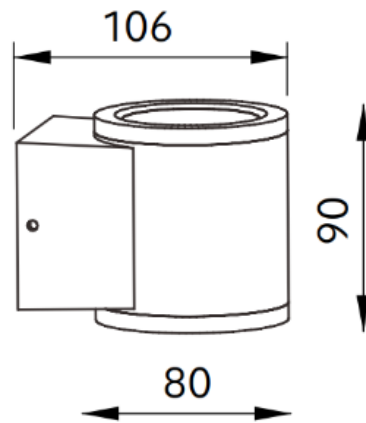

SLED SINGLE WALL LIGHT

PRODUCT SPECIFICATIONS	
Code	SLEDSING
Watts	6.3W
CCT	2700/3000K
CRI	90
Lumens (lm)	450lm
Dimensions (mm)	106 x 80 x 90mm
Beam Angle	15/30/45/60°
Rating	IP65
Colour	White/Black