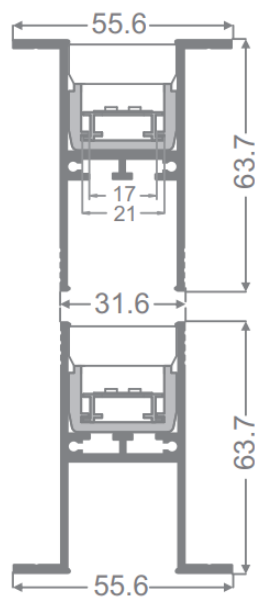

LED RIGID INGROUND LIGHT 20W WINGED

CODE	WATTS	CCT	IP	CRI	VOLTS	FINISH	LUMENS	DIMENSIONS	DIMMABLE	BEAM ANGLE
IGLLR20WW	20W/M	2400K-6500K	67	>90	24V	Standard Silver	1600/M	31.6 x 63.7mm	TRIAC DALI 0-10v	120°