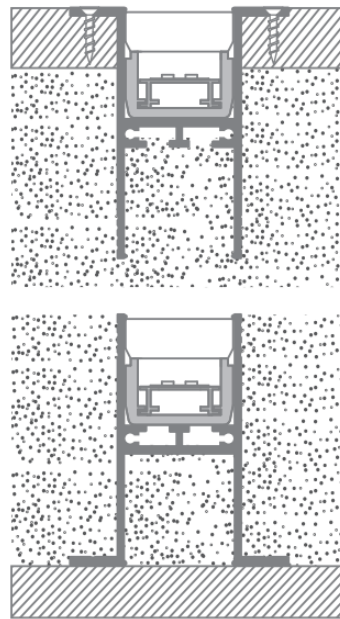

LED RIGID INGROUND LIGHT 20W WINGED

CODE	WATTS	CCT	IP	CRI	VOLTS	FINISH	LUMENS	DIMENSIONS	DIMMABLE	BEAM ANGLE
IGLLR20WW	20W/M	2400K-6500K	67	>90	24V	Standard Silver	1600/M	31.6 x 63.7mm	TRIAC DALI 0-10v	120°