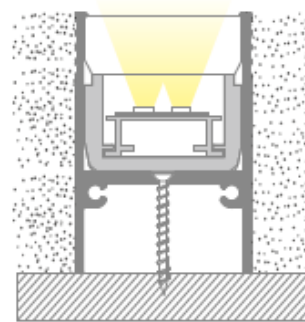

LED RIGID INGROUND LIGHT 20W DEEP

CODE	WATTS	CCT	IP	CRI	VOLTS	FINISH	LUMENS	DIMENSIONS	DIMMABLE	BEAM ANGLE
IGLLR20WD	20W/M	2400K-6500K	67	>90	24V	Standard Silver	1600/M	30.6 x 45mm	TRIAC DALI 0-10v	120°