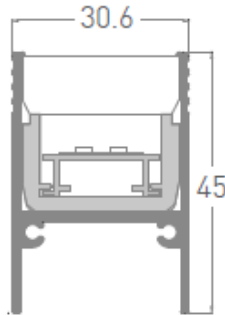

LED RIGID INGROUND LIGHT 20W DEEP

CODE	WATTS	CCT	IP	CRI	VOLTS	FINISH	LUMENS	DIMENSIONS	DIMMABLE	BEAM ANGLE
IGLLR20WD	20W/M	2400K-6500K	67	>90	24V	Standard Silver	1600/M	30.6 x 45mm	TRIAC DALI 0-10v	120°