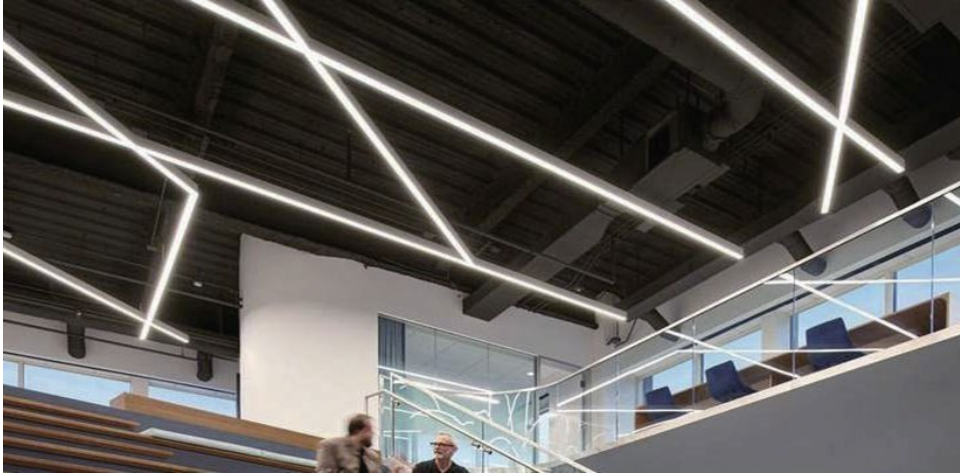

RATTLE

■: Extrusion/ —: Snake light
 Dimensions:
 Snake/ Extrusion

Left or right side entry

Bottom entry

End entry

Max Length: 10m

Increments: 125mm

Bending: Ø240mm vertical