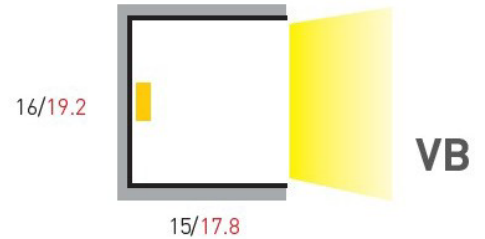

RATTLE

■: Extrusion/ —: Snake light
 Dimensions:
 Snake/ Extrusion

Left or right side entry

Bottom entry

End entry

Max Length: 10m

Increments: 125mm

Bending: Ø240mm vertical

VB
 Bending Direction

CODE	WATTS	CRI	CCT	IP RATING	LUMENS	MATERIALS	BEAM ANGLE	DIM	VOLTS
LSRATTLE RGBW	15W	N/A	RGBW 2700K 4000K 5300K	IP67	531lms/m	Silicone	120°	Triac DALI Casambi	24V