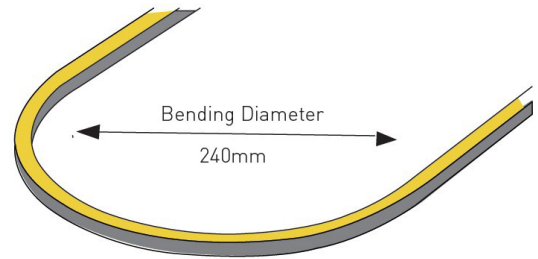

RATTLE

■: Extrusion/ —: Snake light
 Dimensions:
 Snake/ Extrusion

Left or right side entry

Bottom entry

End entry

Max Length: 10m

Increments: 125mm

Bending: Ø240mm vertical

VB
 Bending Direction

CODE	WATTS	CRI	CCT	IP RATING	LUMENS	MATERIALS	BEAM ANGLE	DIM	VOLTS
LSRATTLE RGBW	15W	N/A	RGBW 2700K 4000K 5300K	IP67	531lms/m	Silicone	120°	Triac DALI Casambi	24V