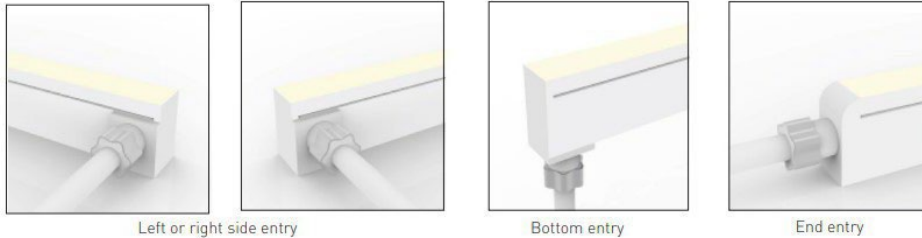

RATTLE

■: Extrusion/ —: Snake light
 Dimensions:
 Snake/ Extrusion

Left or right side entry

Bottom entry

End entry

Max Length: 10m

Increments: 125mm

Bending: Ø240mm vertical

VB
 Bending Direction

CODE	WATTS	CRI	CCT	IP RATING	LUMENS	MATERIALS	BEAM ANGLE	DIM	VOLTS
LSRATTLE RGBW	15W	N/A	RGBW 2700K 4000K 5300K	IP67	531lms/m	Silicone	120°	Triac DALI Casambi	24V