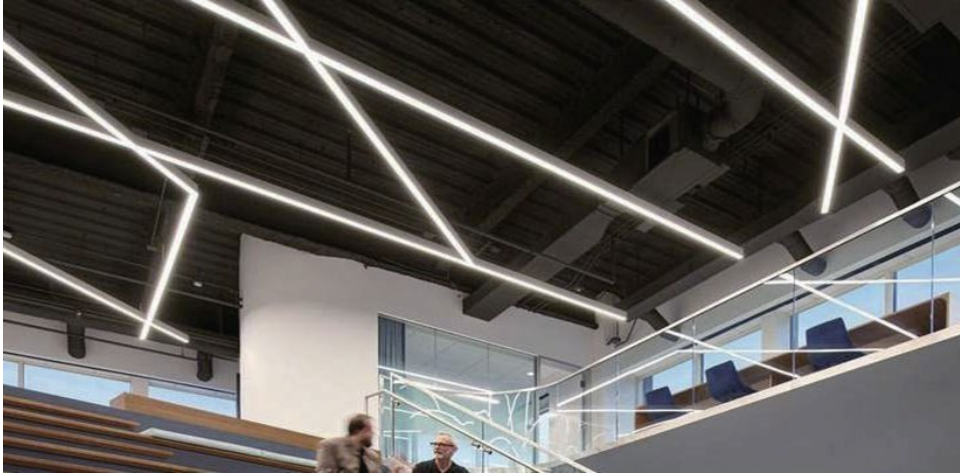

## RATTLE

■: Extrusion/ —: Snake light  
 Dimensions:  
 Snake/ Extrusion

Left or right side entry

Bottom entry

End entry

Max Length: 13m

Increments: 125mm

Bending: Ø240mm vertical