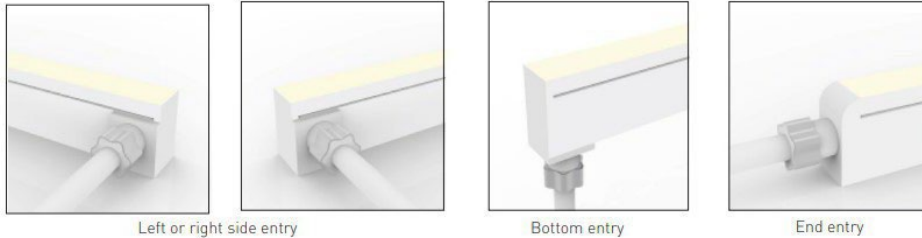

## RATTLE

■: Extrusion/ —: Snake light  
 Dimensions:  
 Snake/ Extrusion

Left or right side entry

Bottom entry

End entry

Max Length: 13m

Increments: 125mm

Bending: Ø240mm vertical

**VB**

Bending Direction

RGB

CODE	WATTS	CRI	CCT	IP RATING	LUMENS	MATERIALS	BEAM ANGLE	DIM	VOLTS
LSRATTLERGB	11W	N/A	RGB	IP67	320lms/m	Silicone	120°	Triac DALI Casambi	24V