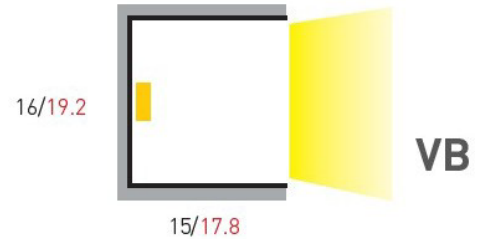

## RATTLE

■: Extrusion/ —: Snake light  
 Dimensions:  
 Snake/ Extrusion

Left or right side entry

Bottom entry

End entry

Max Length: 13m

Increments: 125mm

Bending: Ø240mm vertical

**VB**

Bending Direction

RGB

CODE	WATTS	CRI	CCT	IP RATING	LUMENS	MATERIALS	BEAM ANGLE	DIM	VOLTS
LSRATTLERGB	11W	N/A	RGB	IP67	320lms/m	Silicone	120°	Triac DALI Casambi	24V