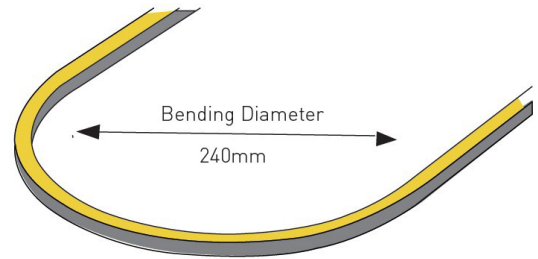

## RATTLE

■: Extrusion/ —: Snake light  
 Dimensions:  
 Snake/ Extrusion

Left or right side entry

Bottom entry

End entry

Max Length: 13m

Increments: 125mm

Bending: Ø240mm vertical

**VB**

Bending Direction

RGB

CODE	WATTS	CRI	CCT	IP RATING	LUMENS	MATERIALS	BEAM ANGLE	DIM	VOLTS
LSRATTLERGB	11W	N/A	RGB	IP67	320lms/m	Silicone	120°	Triac DALI Casambi	24V