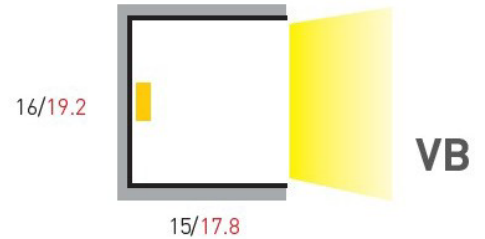

RATTLE

■: Extrusion/ —: Snake light
 Dimensions:
 Snake/ Extrusion

Left or right side entry

Bottom entry

End entry

Max Length: 5m

Increments: 50mm

Bending: Ø240mm vertical

VB

Bending Direction

CODE	WATTS	CRI	CCT	IP RATING	LUMENS	MATERIALS	BEAM ANGLE	DIM	VOLTS
LSRATTLECCT	15W	N/A	CCT adj 2700K- 5300K	IP67	1054lms/m	Silicone	120°	Triac DALI Casambi	24V