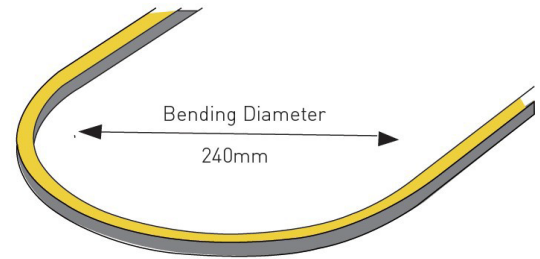

RATTLE

■: Extrusion/ —: Snake light
 Dimensions:
 Snake/ Extrusion

Left or right side entry

Bottom entry

End entry

Max Length: 5m

Increments: 50mm

Bending: Ø240mm vertical

VB

Bending Direction

CODE	WATTS	CRI	CCT	IP RATING	LUMENS	MATERIALS	BEAM ANGLE	DIM	VOLTS
LSRATTLECCT	15W	N/A	CCT adj 2700K- 5300K	IP67	1054lms/m	Silicone	120°	Triac DALI Casambi	24V