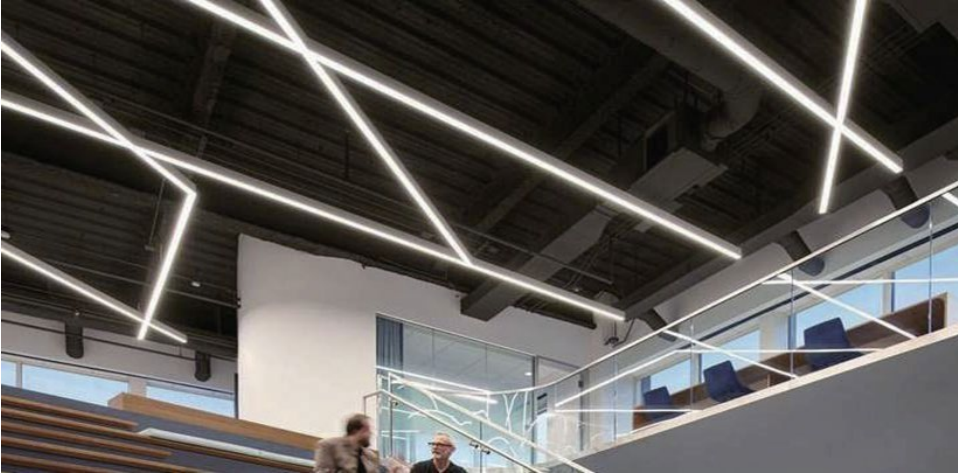

RATTLE

■: Extrusion/ —: Snake light
 Dimensions:
 Snake/ Extrusion

Left or right side entry

Bottom entry

End entry

Max Length: 5m

Increments: 50mm

Bending: Ø240mm vertical