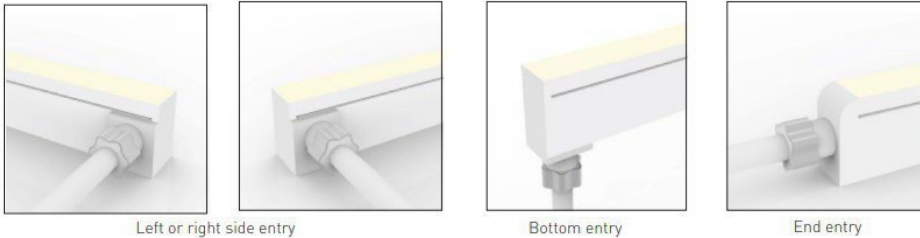

RATTLE

■: Extrusion/ —: Snake light
 Dimensions:
 Snake/ Extrusion

Left or right side entry

Bottom entry

End entry

Max Length: 5m

Increments: 50mm

Bending: Ø240mm vertical

VB

Bending Direction

CODE	WATTS	CRI	CCT	IP RATING	LUMENS	MATERIALS	BEAM ANGLE	DIM	VOLTS
LSRATTLECCT	15W	N/A	CCT adj 2700K- 5300K	IP67	1054lms/m	Silicone	120°	Triac DALI Casambi	24V