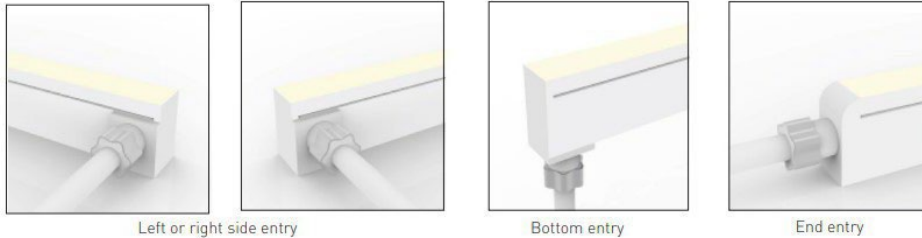

## RATTLE

■: Extrusion/ —: Snake light  
 Dimensions:  
 Snake/ Extrusion

Left or right side entry

Bottom entry

End entry

Single Colour

### VB

Bending Direction

Max Length: 14m

Increments: 50mm

Bending: Ø240mm vertical

CODE	WATTS	CRI	CCT	IP RATING	LUMENS	MATERIALS	BEAM ANGLE	DIM	VOLTS
LSRATTLE15W	15W	>90	2700K 3000K 3500K 4000K 5300K	IP67	767lms/m	Silicone	120°	Triac DALI Casambi	24V