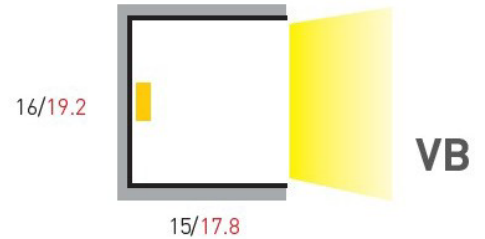

## RATTLE

■: Extrusion/ —: Snake light  
 Dimensions:  
 Snake/ Extrusion

Left or right side entry

Bottom entry

End entry

Single Colour

### VB

Bending Direction

Max Length: 14m

Increments: 50mm

Bending: Ø240mm vertical

CODE	WATTS	CRI	CCT	IP RATING	LUMENS	MATERIALS	BEAM ANGLE	DIM	VOLTS
LSRATTLE15W	15W	>90	2700K 3000K 3500K 4000K 5300K	IP67	767lms/m	Silicone	120°	Triac DALI Casambi	24V