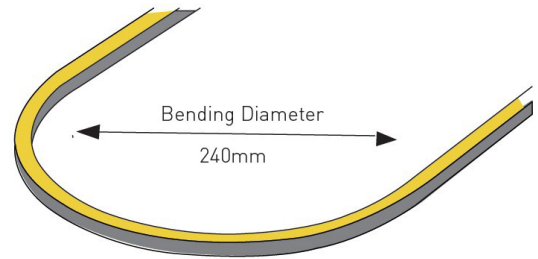

## RATTLE

■: Extrusion/ —: Snake light  
 Dimensions:  
 Snake/ Extrusion

Left or right side entry

Bottom entry

End entry

Single Colour

### VB

Bending Direction

Max Length: 14m

Increments: 50mm

Bending: Ø240mm vertical

CODE	WATTS	CRI	CCT	IP RATING	LUMENS	MATERIALS	BEAM ANGLE	DIM	VOLTS
LSRATTLE15W	15W	>90	2700K 3000K 3500K 4000K 5300K	IP67	767lms/m	Silicone	120°	Triac DALI Casambi	24V