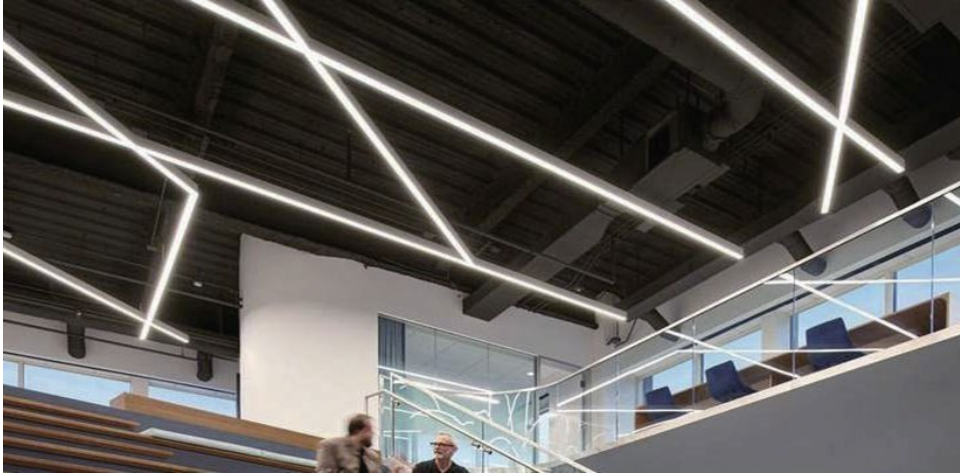

## RATTLE

■: Extrusion/ —: Snake light  
 Dimensions:  
 Snake/ Extrusion

Left or right side entry

Bottom entry

End entry

Single Colour