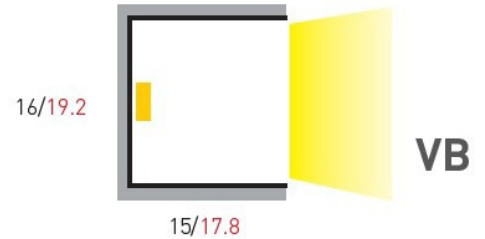

RATTLE

■: Extrusion/ —: Snake light
 Dimensions:
 Snake/ Extrusion

○
 Single Colour

VB
 Bending Direction

Max Length: 17m

Increments: 50mm

Bending: Ø240mm vertical

CODE	WATTS	CRI	CCT	IP RATING	LUMENS	MATERIALS	BEAM ANGLE	DIM	VOLTS
LSRATTLE10W	10W	>90	2700K 3000K 3500K 4000K 5300K	IP67	580lms/m	Silicone	120°	Triac DALI Casambi	24V