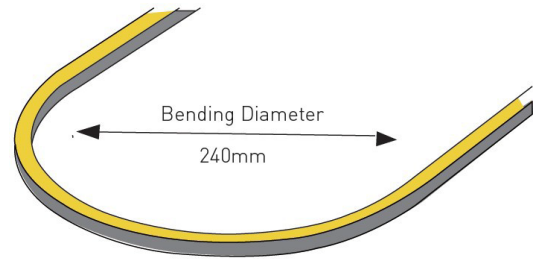

RATTLE

■: Extrusion/ —: Snake light
 Dimensions:
 Snake/ Extrusion

○
 Single Colour

VB
 Bending Direction

Max Length: 17m

Increments: 50mm

Bending: Ø240mm vertical

CODE	WATTS	CRI	CCT	IP RATING	LUMENS	MATERIALS	BEAM ANGLE	DIM	VOLTS
LSRATTLE10W	10W	>90	2700K 3000K 3500K 4000K 5300K	IP67	580lms/m	Silicone	120°	Triac DALI Casambi	24V