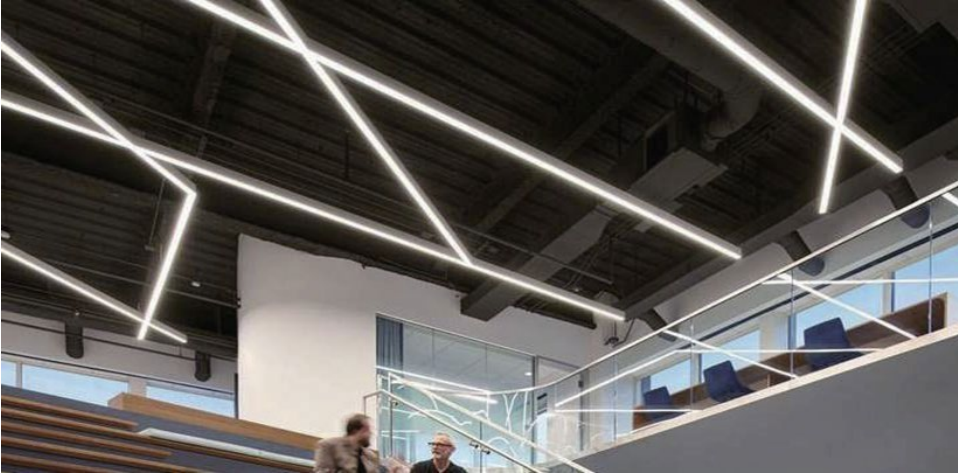

RATTLE

■: Extrusion/ —: Snake light
 Dimensions:
 Snake/ Extrusion

○
 Single Colour

VB
 Bending Direction

Max Length: 17m

Increments: 50mm

Bending: Ø240mm vertical

CODE	WATTS	CRI	CCT	IP RATING	LUMENS	MATERIALS	BEAM ANGLE	DIM	VOLTS
LSRATTLE10W	10W	>90	2700K 3000K 3500K 4000K 5300K	IP67	580lms/m	Silicone	120°	Triac DALI Casambi	24V