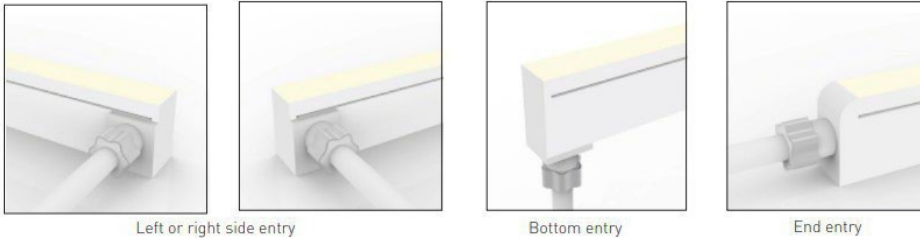

RATTLE

■: Extrusion/ —: Snake light
 Dimensions:
 Snake/ Extrusion

○
 Single Colour

VB
 Bending Direction

Max Length: 17m

Increments: 50mm

Bending: Ø240mm vertical

CODE	WATTS	CRI	CCT	IP RATING	LUMENS	MATERIALS	BEAM ANGLE	DIM	VOLTS
LSRATTLE10W	10W	>90	2700K 3000K 3500K 4000K 5300K	IP67	580lms/m	Silicone	120°	Triac DALI Casambi	24V