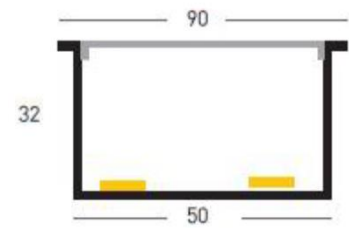

## LED POWERLINE 75

CODE	WATTS	CCT	CRI	OPERATIONAL VOLTAGE	FINISH	LUMENS	DIMMABLE	BEAM ANGLE
PROPOW75	2x 14.4W	2400K-6000K	>90	24V	Standard Silver/Black/White	2000lms	TRIAC/DALI /0-10v	90°