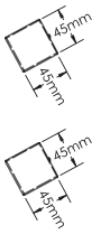

## PILLAR LIGHT

Corner cut  
OLPILLAR-C

Bracket  
(included)

Straight cut  
OLPILLAR-S

PRODUCT SPECIFICATIONS	
Code	OLPILLAR-C / OLPILLAR-S
Watts	1W
CCT	2700K/3000K/4000K/Red/Green/Blue/Amber
CRI	80
Lumens (lm)	115
Beam Angle (deg)	Wide
Dimensions (mm)	600x45x45mm
Colour / Finish	Copper / Natural timber
Options available	Corner Cut or Straight Cut
Rating	IP67
Dimmable	N/A
Power Input	350mA (12V or 24V available)
Suitable for	Garden / path / driveway lighting