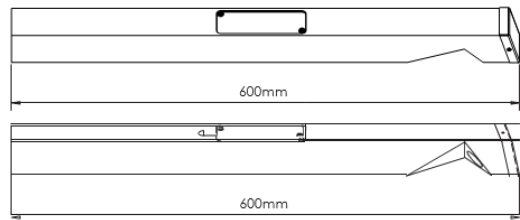

## PILLAR LIGHT

Corner cut  
OLPILLAR-C

Bracket  
(included)

Straight cut  
OLPILLAR-S

PRODUCT SPECIFICATIONS	
Code	OLPILLAR-C / OLPILLAR-S
Watts	1W
CCT	2700K/3000K/4000K/Red/Green/Blue/Amber
CRI	80
Lumens (lm)	115
Beam Angle (deg)	Wide
Dimensions (mm)	600x45x45mm
Colour / Finish	Copper / Natural timber
Options available	Corner Cut or Straight Cut
Rating	IP67
Dimmable	N/A
Power Input	350mA (12V or 24V available)
Suitable for	Garden / path / driveway lighting