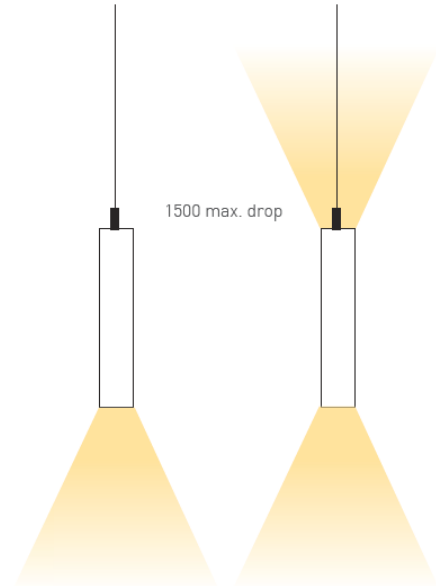

LED PROFILE MINI PENDANT

Max. length: 24000

Down

Up/Down

CODE	WATTS	CCT	CRI	OPERATIONAL VOLTAGE	FINISH	LUMENS/M	DIMMABLE	BEAM ANGLE
PROMINIPEN	Up: 9.6W/M Down: 14.4W/M	2700K 3000K 4000K 6500K	>90	12V/24V	Standard Silver	Up: 720 Down: 1100	TRIAC/DALI/0-10v	120°