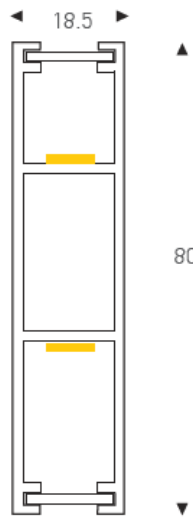

LED PROFILE MINI PENDANT

Max. length: 24000

Down

Up/Down

CODE	WATTS	CCT	CRI	OPERATIONAL VOLTAGE	FINISH	LUMENS/M	DIMMABLE	BEAM ANGLE
PROMINIPEN	Up: 9.6W/M Down: 14.4W/M	2700K 3000K 4000K 6500K	>90	12V/24V	Standard Silver	Up: 720 Down: 1100	TRIAC/DALI/0-10v	120°