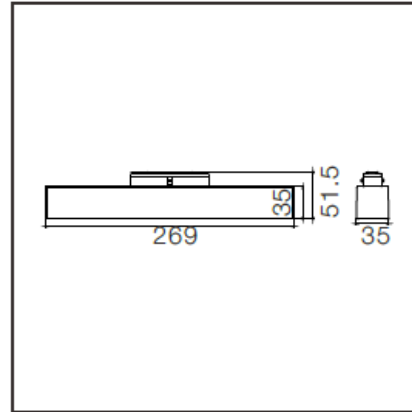

## Magnetic Fixed Washer

15W

22W

CODE	WATTS	LUMENS	CCT	BEAM ANGLE	CRI	DIMMING	VOLTS
TLMAGFW15W	15W	1200	2700-6500K	  	>80	TRIAC DALI 0-10V	24V
TLMAGFW22W	22W	1760					