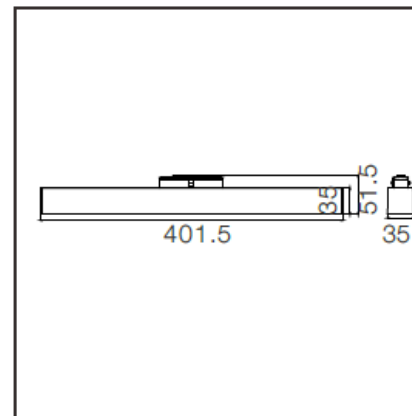

## Magnetic Fixed Washer

15W

22W

CODE	WATTS	LUMENS	CCT	BEAM ANGLE	CRI	DIMMING	VOLTS
TLMAGFW15W	15W	1200	2700-6500K	  	>80	TRIAC DALI 0-10V	24V
TLMAGFW22W	22W	1760					