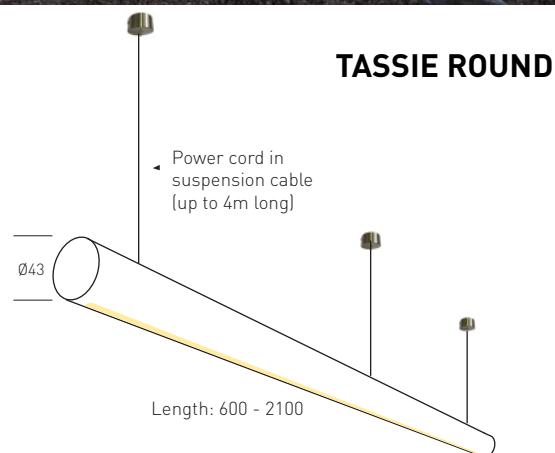

# LED Wooden Pendants

Crafted from 100% Tasmanian Oak

**TASSIE FLAT**

**TASSIE ROUND**

**TASSIE FLAT**

**TASSIE ROUND**

Pendants up to 1200mm long = 2 drops  
Pendants over 1200mm long = 3 drops

Pendants up to 1200mm long = 2 drops  
Pendants over 1200mm long = 3 drops

Body colours

**DERWENT**

Ceiling mount Ø48mm  
Satin aluminium, White or Black

Model	DERWENT
Size	30 x 30 x 600-2100
Watts p/m	9.6W / 14.4W
Lumens	720 p.m / 960 p.m
Colour Temp.	2000K - 6500K
CRI	→90
LED profile insert	MICRO (PROMICRO8X9)
Beam Angle	90°
Oper. Voltage	12V
Remote Driver	Yes

Body colours

**HOBART**

Ceiling mount Ø48mm  
Satin aluminium, White or Black

Model	HOBART
Size	60 x 45 x 600-2100
Watts p/m	30W
Lumens	1920 p/m
Colour Temp.	2000K - 6500K
CRI	→90
LED profile insert	35x35 PRO35X35
Beam Angle	90°
Oper. Voltage	24VDC
Remote Driver	Yes
	Integrated driver avail.

Body colours

**TAMAR**

Ceiling mount Ø48mm  
Satin aluminium, White or Black

Model	TAMAR
Size	Ø43 x 600-2100
Watts p/m	9.6W / 14.4W
Lumens	720 p.m / 960 p.m
Colour Temp.	2000K - 6500K
CRI	→90
LED profile insert	MICRO (PROMICRO8X9)
Beam Angle	90°
Oper. Voltage	12V
Remote Driver	Yes