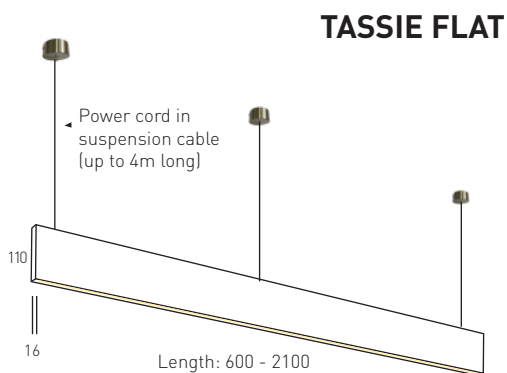

LED Wooden Pendants

Crafted from 100% Tasmanian Oak

Pendants up to 1200mm long = 2 drops
Pendants over 1200mm long = 3 drops

Pendants up to 1200mm long = 2 drops
Pendants over 1200mm long = 3 drops

Model	TASSIE FLAT
Size	16 x 110 x 600-2100
Watts p/m	9.6W / 14.4W
Lumens	720 p.m / 960 p.m
Colour Temp.	2000K - 6500K
CRI	→90
LED profile insert	MICRO (PROMICRO8X9)
Beam Angle	90°
Oper. Voltage	12V
Remote Driver	Yes

Body colours

Natural Black Japan Walnut

Model	TASSIE ROUND
Size	Ø43 x 600-2100
Watts p/m	9.6W / 14.4W
Lumens	720 p.m / 960 p.m
Colour Temp.	2000K - 6500K
CRI	→90
LED profile insert	MICRO (PROMICRO8X9)
Beam Angle	90°
Oper. Voltage	12V
Remote Driver	Yes

Body colours

Natural Black Japan Walnut