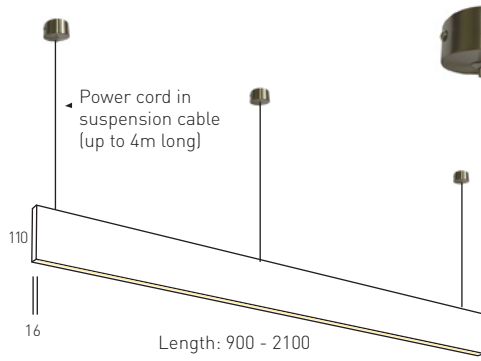

Body colours

 Natural  Black Japan  Walnut

**FRANKLIN**

Ceiling mount Ø48mm  
Satin aluminium, White or Black

Model	FRANKLIN
Size	16 x 110 x 600-2100
Watts p/m	9.6W / 14.4W
Lumens	720 p.m / 960 p.m
Colour Temp.	2000K - 6500K
CRI	→90
LED profile insert	MICRO (PROMICRO8X9)
Beam Angle	90°
Oper. Voltage	12V
Remote Driver	Yes

Body colours

**DERWENT**

Ceiling mount Ø48mm  
Satin aluminium, White or Black

Model	DERWENT
Size	30 x 30 x 600-2100
Watts p/m	9.6W / 14.4W
Lumens	720 p.m / 960 p.m
Colour Temp.	2000K - 6500K
CRI	→90
LED profile insert	MICRO (PROMICRO8X9)
Beam Angle	90°
Oper. Voltage	12V
Remote Driver	Yes

Body colours

**HOBART**

Ceiling mount Ø48mm  
Satin aluminium, White or Black

Model	HOBART
Size	60 x 45 x 600-2100
Watts p/m	30W
Lumens	1920 p/m
Colour Temp.	2000K - 6500K
CRI	→90
LED profile insert	35x35 PRO35X35
Beam Angle	90°
Oper. Voltage	24VDC
Remote Driver	Yes
	Integrated driver avail.

Body colours

**TAMAR**

Ceiling mount Ø48mm  
Satin aluminium, White or Black

Model	TAMAR
Size	Ø43 x 600-2100
Watts p/m	9.6W / 14.4W
Lumens	720 p.m / 960 p.m
Colour Temp.	2000K - 6500K
CRI	→90
LED profile insert	MICRO (PROMICRO8X9)
Beam Angle	90°
Oper. Voltage	12V
Remote Driver	Yes