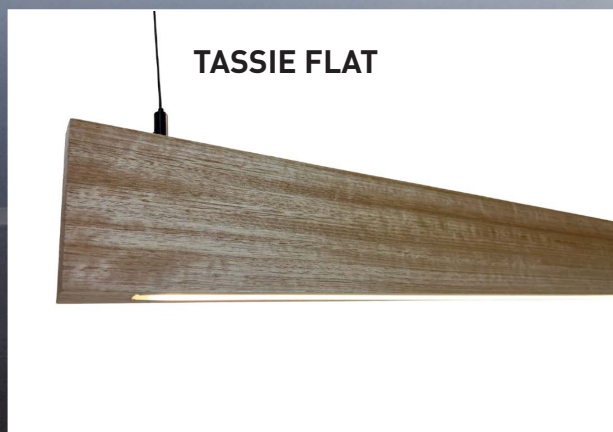

# LED Wooden Pendants

Crafted from 100% Tasmanian Oak

**TASSIE FLAT**

**TASSIE ROUND**

**TASSIE FLAT**

**TASSIE ROUND**

Pendants up to 1200mm long = 2 drops  
Pendants over 1200mm long = 3 drops

Pendants up to 1200mm long = 2 drops  
Pendants over 1200mm long = 3 drops