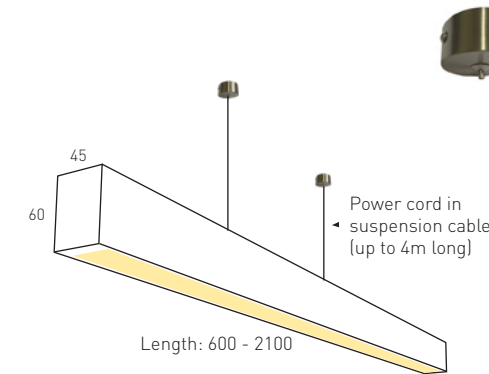

Body colours

**DERWENT**

Ceiling mount Ø48mm  
Satin aluminium, White or Black

Model	DERWENT
Size	30 x 30 x 600-2100
Watts p/m	9.6W / 14.4W
Lumens	720 p.m / 960 p.m
Colour Temp.	2000K - 6500K
CRI	→90
LED profile insert	MICRO (PROMICRO8X9)
Beam Angle	90°
Oper. Voltage	12V
Remote Driver	Yes

Body colours

**HOBART**

Ceiling mount Ø48mm  
Satin aluminium, White or Black

Model	HOBART
Size	60 x 45 x 600-2100
Watts p/m	30W
Lumens	1920 p/m
Colour Temp.	2000K - 6500K
CRI	→90
LED profile insert	35x35 PRO35X35
Beam Angle	90°
Oper. Voltage	24VDC
Remote Driver	Yes
	Integrated driver avail.

Body colours

**TAMAR**

Ceiling mount Ø48mm  
Satin aluminium, White or Black

Model	TAMAR
Size	Ø43 x 600-2100
Watts p/m	9.6W / 14.4W
Lumens	720 p.m / 960 p.m
Colour Temp.	2000K - 6500K
CRI	→90
LED profile insert	MICRO (PROMICRO8X9)
Beam Angle	90°
Oper. Voltage	12V
Remote Driver	Yes