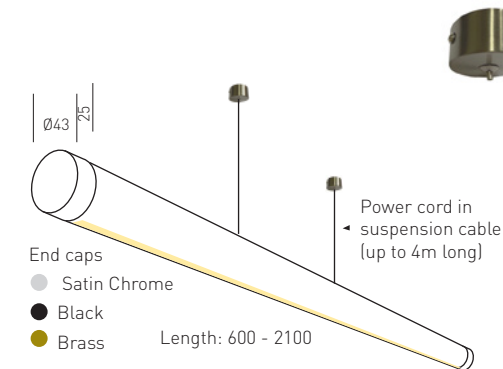

Body colours

 Natural  Black Japan  Walnut

**FRANKLIN**

Ceiling mount Ø48mm  
Satin aluminium, White or Black

Model	FRANKLIN
Size	16 x 110 x 600-2100
Watts p/m	9.6W / 14.4W
Lumens	720 p.m / 960 p.m
Colour Temp.	2000K - 6500K
CRI	→90
LED profile insert	MICRO (PROMICRO8X9)
Beam Angle	90°
Oper. Voltage	12V
Remote Driver	Yes

Body colours

**DERWENT**

Ceiling mount Ø48mm  
Satin aluminium, White or Black

Model	DERWENT
Size	30 x 30 x 600-2100
Watts p/m	9.6W / 14.4W
Lumens	720 p.m / 960 p.m
Colour Temp.	2000K - 6500K
CRI	→90
LED profile insert	MICRO (PROMICRO8X9)
Beam Angle	90°
Oper. Voltage	12V
Remote Driver	Yes

Body colours

**HOBART**

Ceiling mount Ø48mm  
Satin aluminium, White or Black

Model	HOBART
Size	60 x 45 x 600-2100
Watts p/m	30W
Lumens	1920 p/m
Colour Temp.	2000K - 6500K
CRI	→90
LED profile insert	35x35 PRO35X35
Beam Angle	90°
Oper. Voltage	24VDC
Remote Driver	Yes
	Integrated driver avail.

Body colours

**TAMAR**

Ceiling mount Ø48mm  
Satin aluminium, White or Black

Model	TAMAR
Size	Ø43 x 600-2100
Watts p/m	9.6W / 14.4W
Lumens	720 p.m / 960 p.m
Colour Temp.	2000K - 6500K
CRI	→90
LED profile insert	MICRO (PROMICRO8X9)
Beam Angle	90°
Oper. Voltage	12V
Remote Driver	Yes