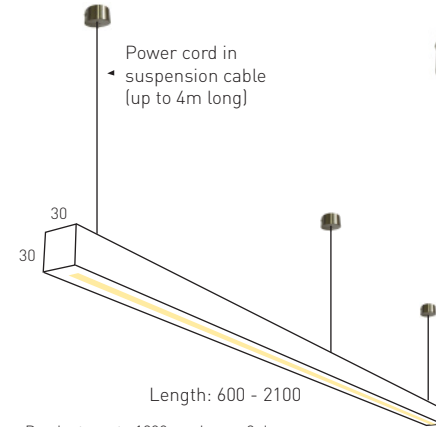

Body colours

 Natural  Black Japan  Walnut

**FRANKLIN**

Ceiling mount Ø48mm  
Satin aluminium, White or Black

Model	FRANKLIN
Size	16 x 110 x 600-2100
Watts p/m	9.6W / 14.4W
Lumens	720 p.m / 960 p.m
Colour Temp.	2000K - 6500K
CRI	→90
LED profile insert	MICRO (PROMICRO8X9)
Beam Angle	90°
Oper. Voltage	12V
Remote Driver	Yes

Body colours

**DERWENT**

Ceiling mount Ø48mm  
Satin aluminium, White or Black

Model	DERWENT
Size	30 x 30 x 600-2100
Watts p/m	9.6W / 14.4W
Lumens	720 p.m / 960 p.m
Colour Temp.	2000K - 6500K
CRI	→90
LED profile insert	MICRO (PROMICRO8X9)
Beam Angle	90°
Oper. Voltage	12V
Remote Driver	Yes

Body colours

**HOBART**

Ceiling mount Ø48mm  
Satin aluminium, White or Black

Model	HOBART
Size	60 x 45 x 600-2100
Watts p/m	30W
Lumens	1920 p/m
Colour Temp.	2000K - 6500K
CRI	→90
LED profile insert	35x35 PRO35X35
Beam Angle	90°
Oper. Voltage	24VDC
Remote Driver	Yes
	Integrated driver avail.

Body colours

**TAMAR**

Ceiling mount Ø48mm  
Satin aluminium, White or Black

Model	TAMAR
Size	Ø43 x 600-2100
Watts p/m	9.6W / 14.4W
Lumens	720 p.m / 960 p.m
Colour Temp.	2000K - 6500K
CRI	→90
LED profile insert	MICRO (PROMICRO8X9)
Beam Angle	90°
Oper. Voltage	12V
Remote Driver	Yes