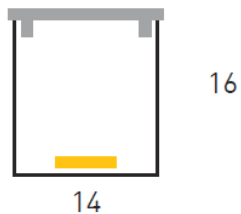

LED Profile LUXXO

CODE	WATTS	CCT	CRI	OPERATIONAL VOLTAGE	FINISH	LUMENS	DIMMABLE	BEAM ANGLE
PROLUXXO	14.4W	2400-6000K	>90	12V	Standard Silver	1100lms/m	DALI/TRIAC/0-10v	90°

Get in touch

U4 / 61-71 Beauchamp Rd,
Matraville NSW 2036