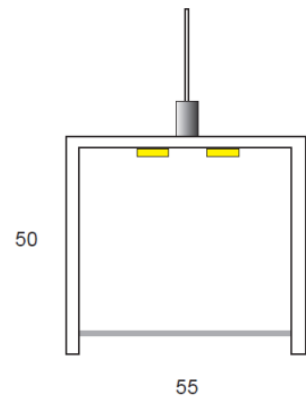

LED Hobart Pendant 2x14.4W

CODE	WATTS	CCT	CRI	OPERATIONAL VOLTAGE	FINISH	LUMENS	DIMMABLE	BEAM ANGLE
PLHOBART2X14.4W	2x14.4W	2700K-4000K	>90	24V	Tasmanian Oak/ Spotted Gum/ Jarrah	2000 per Meter	TRIAC/ DALI/ 0-10V	90°