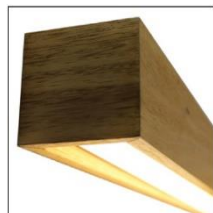

LED Hobart Pendant 2x14.4W

CODE	WATTS	CCT	CRI	OPERATIONAL VOLTAGE	FINISH	LUMENS	DIMMABLE	BEAM ANGLE
PLHOBART2X14.4W	2x14.4W	2700K-4000K	>90	24V	Tasmanian Oak/ Spotted Gum/ Jarrah	2000 per Meter	TRIAC/ DALI/ 0-10V	90°