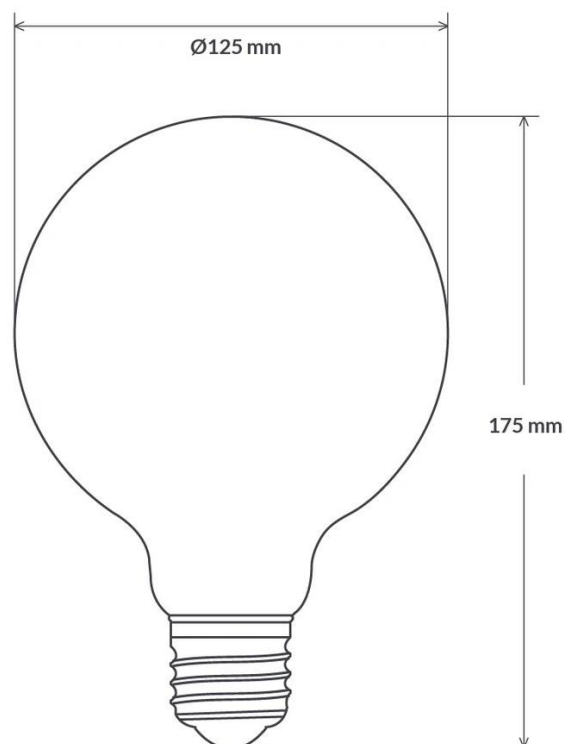

LED FILAMENT BULB G125 CROWN

TYPE	WATTAGE	LUMENS	COLOUR TEMP	BASE	INPUT	DIMENSIONS	CROWN	GLASS FINISH	DIMMABLE
G125	8W	820	2700K	E27	240V	Ø125 x 175mm	Silver Gold	Clear	Trailing Edge