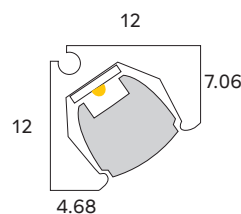

FIRENZE

PROFIRENZE

WATTS

9.6W pm
14.4W pm

COLOURS

Dark grey

DIFFUSER

Prismatic

MAX IP RATING

IP40