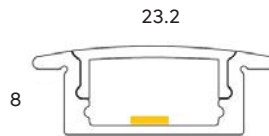

LEN14 WINGED

PROLEN14W

WATTS

14.4W pm

COLOURS

Satin anodised
*Other colours available

DIFFUSER

PMMA opal

MAX IP RATING

IP40