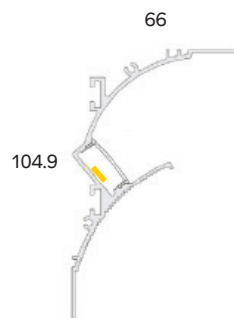

IP40

PLASTERCOVE PROPLASTERCOVE

WATTS

19.2W pm
22W pm

COLOURS

Satin anodised
*Other colours available

DIFFUSER

PMMA opal