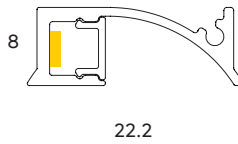

MINICOVER

PROMINICOVER

WATTS

9.6W pm
14.4W pm

COLOURS

Satin anodised
*Other colours available

DIFFUSER

PMMA opal

MAX IP RATING

IP40