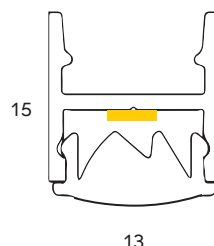

LASER

PROLASER

WATTS

19.2W pm

COLOURS

Satin anodised
*Other colours available

DIFFUSER

Asymmetric acrylic, Opal, Wallgrazer

MAX IP RATING

IP40