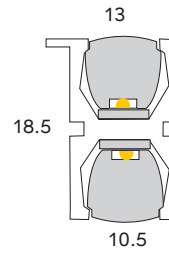

ALGARVE

PROALGARVE

WATTS

2 x 5W pm
2 x 10W pm

COLOURS

Dark Grey

DIFFUSER

Prismatic

MAX IP RATING

IP40