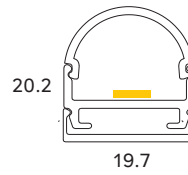

ARC1 ROUND

PROARC1

WATTS

14.4W pm
19.2W pm

COLOURS

Satin anodised
*Other colours available

DIFFUSER

PC Opal

MAX IP RATING

IP65