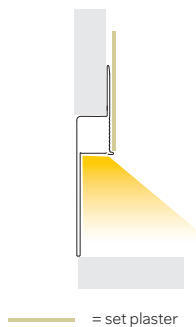

OFFSET PROOFFSET

WATTS

14.4W pm
19.2W pm

COLOURS

Satin anodised
*Other colours available

DIFFUSER

PMMA opal

MAX IP RATING

IP40