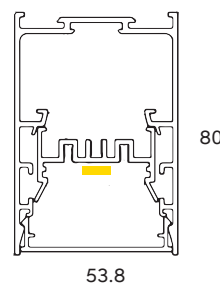

PEREGRINE PROPEREGRINE

WATTS

21.6W Evolve

COLOURS

Satin anodised
*Other powder coated colours available

DIFFUSER

Prismatic,
High Reflective
louvre

MAX IP RATING

IP40