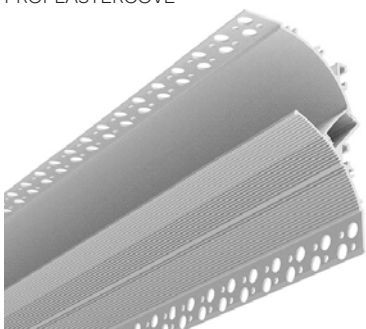

IP40

PLASTERCOVE PROPLASTERCOVE

WATTS

19.2W pm
22W pm

COLOURS

Satin anodised
*Other colours available

DIFFUSER

PMMA opal