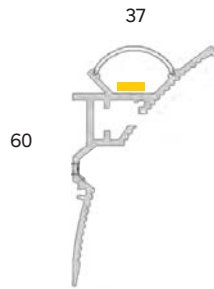

UPWASH

PROUPWASH

WATTS

21W Evolvo

COLOURS

Satin anodised
*Other colours available

DIFFUSER

PMMA opal