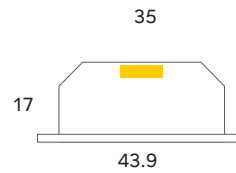

ARCHLINE

PROARCHI

WATTS

14.4W pm
19.2W pm

COLOURS

Mill Silver
*Other colours available

DIFFUSER

PMMA opal

MAX IP RATING

IP40