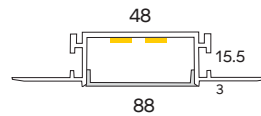

14.4W pm
19.2W pm

COLOURS

Satin anodised
*Other colours available

DIFFUSER

PMMA opal

MAX IP RATING

IP65

NIMITZ PRONIMITZ