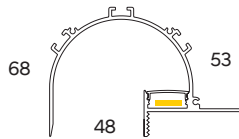

PROCOVE1

*3 metre lengths available

WATTS

19.2Wpm

COLOURS

Satin anodised
*Other colours available

DIFFUSER

PMMA opal