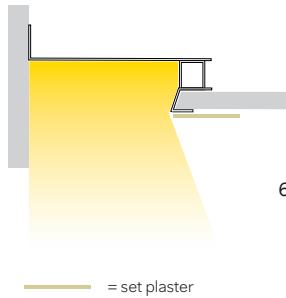

VESTA PROVESTA

WATTS
19.2W pm

COLOURS
Satin anodised
*Other colours available

DIFFUSER
PMMA opal

MAX IP RATING
IP65