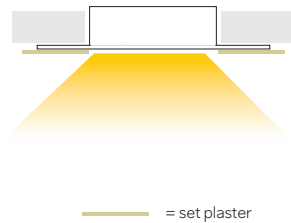

14.4W pm
19.2W pm

COLOURS

Satin anodised
*Other colours available

DIFFUSER

PMMA opal

MAX IP RATING

IP65

NIMITZ PRONIMITZ