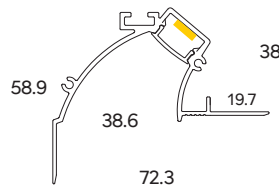

COLOURS

Satin anodised
*Other colours available

DIFFUSER
PMMA opal

MAX IP RATING

IP65

MICROCOVE-P PROMICROCOVE-P

WATTS

19.2Wpm