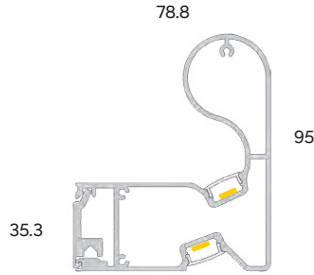

PRODUCT DETAILS

ILLUMINATED HANDRAIL

ALLYRAIL PROALLYRAIL