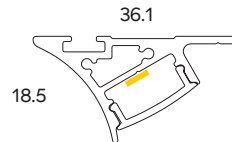

WATTS

14.4Wpm
19.2Wpm

COLOURS

Satin anodised
*Other colours available

DIFFUSER

PMMA opal

MAX IP RATING

IP40