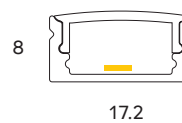

LEN14

PROLEN14

WATTS

14.4W pm
19.2W pm

COLOURS

Satin anodised
*Other colours available

DIFFUSER
PMMA opal

MAX IP RATING

IP40