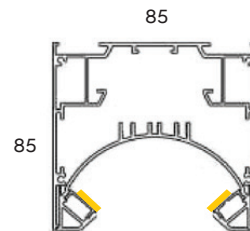

COLOURS

Satin anodised
*Other powder coated colours available

DIFFUSER
PMMA opal

MAX IP RATING

IP65

AURORA
PROAUR