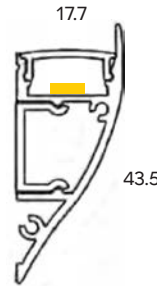

RAIL

PRORAIL

WATTS

19.2Wpm

COLOURS

Satin anodised
*Other colours available

DIFFUSER

PMMA opal

MAX IP RATING

IP40