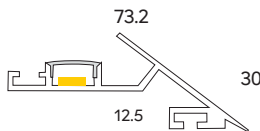

COLOURS

Satin anodised
*Other colours available

DIFFUSER

PMMA opal

MAX IP RATING

IP65

MARINER

PROMARINER