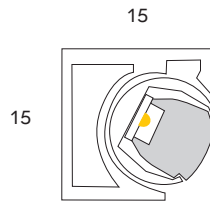

SIENNA

PROSIENNA

WATTS

5W pm
10W pm

COLOURS

Dark Grey

DIFFUSER

Prismatic

MAX IP RATING

IP40