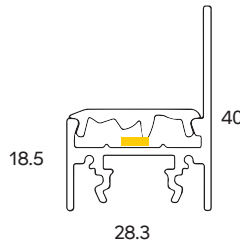

PMMA opal

MAX IP RATING

IP40

= set plaster

PRODUCT DETAILS

WALL

ASYMWASH

PROASYMWASH