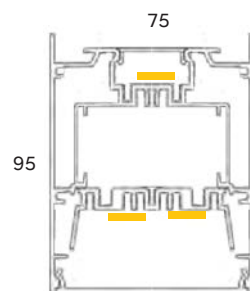

COLOURS

Satin anodised
*Other powder coated colours available

DIFFUSER
PMMA opal

MAX IP RATING

IP40

BEEM
PROBEEM