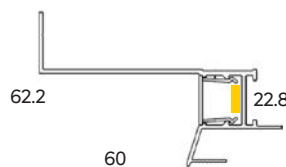

HERMES PROHERMES

WATTS
19.2Wpm

COLOURS
Satin anodised
*Other colours available

DIFFUSER
PMMA opal

MAX IP RATING
IP65