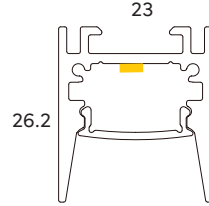

BUNGEE (MINI TUNNEL) PROBUNGEE

26.2

WATTS

14.4W pm
19.2W pm

COLOURS

Satin anodised
*Other powder coated colours available

DIFFUSER

PMMA opal

MAX IP RATING

IP40