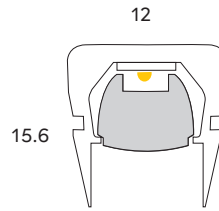

PRODUCT DETAILS

RE

RECESSED

CATALAN

PROCATALAN

WATTS

5W pm
10W pm

COLOURS

Dark Grey

DIFFUSER

Prismatic

MAX IP RATING

IP40