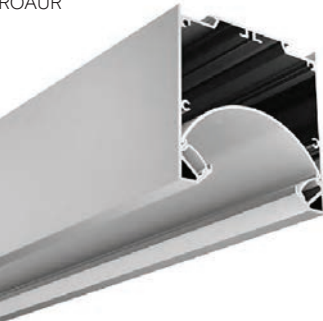

COLOURS

Satin anodised
*Other powder coated colours available

DIFFUSER
PMMA opal

MAX IP RATING

IP65

AURORA
PROAUR