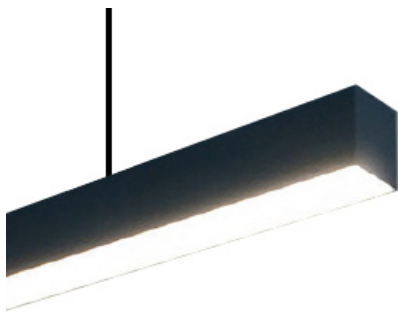

PHOENIX PROPHOENIXS

WATTS

2 x 19.2W pm

COLOURS

Satin anodised
*Other powder coated colours available

DIFFUSER

PMMA opal

MAX IP RATING

IP65