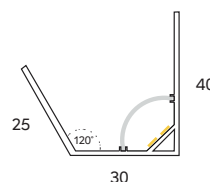

COFFEX

PROCOFFEX

WATTS

14.4W pm
19.2Wpm

COLOURS

Satin anodised
*Other colours available

DIFFUSER

PMMA opal

MAX IP RATING

IP65