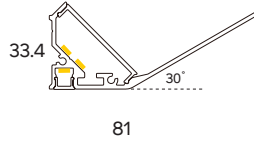

IP65

PRODUCT DETAILS

WALL

HADRIAN

PROHADRIAN

WATTS

Up: 21W Evolve
Down: 14.4W

COLOURS