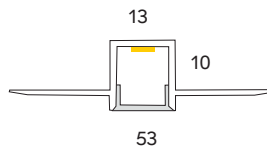

COLOURS

Satin anodised
*Other colours available

DIFFUSER
PMMA opal

MAX IP RATING

IP65

MUSTANG PROMUSTANG

— = set plaster

WATTS