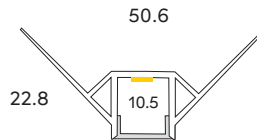

EXOCET PROEXOCET

WATTS

9.6W pm
14.4W pm

COLOURS

Satin anodised
*Other colours available

DIFFUSER

PMMA opal

MAX IP RATING

IP40