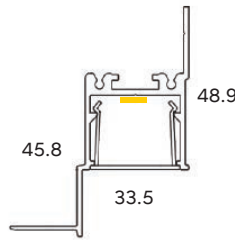

19.2W pm

COLOURS

Satin anodised
*Other colours available

DIFFUSER

Low glare,
Prismatic,
PMMA opal

MAX IP RATING

IP65

ARES PROARES