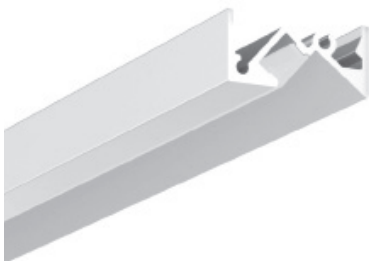

ANGHEL COVER

PROANGHEL

WATTS

9.6Wpm
14.4W pm

COLOURS

Satin anodised
*Other colours available

DIFFUSER

PMMA opal

MAX IP RATING

IP40