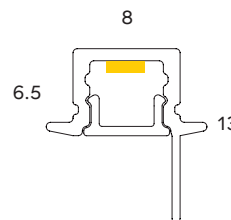

ASHIELD

PROTOASHIELD

WATTS

9.6W pm
14.4W pm

COLOURS

Satin anodised
*Other colours available

DIFFUSER

PMMA opal

MAX IP RATING

IP40