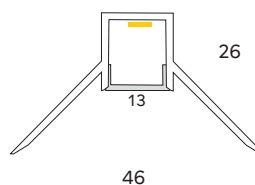

INTER PROINTER

WATTS

9.6W pm
14.4W pm

COLOURS

Satin anodised
*Other colours available

DIFFUSER

PMMA opal

MAX IP RATING

IP40