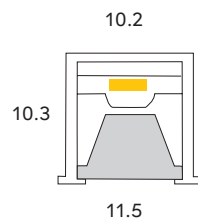

COB 5W pm
COB 10W pm

COLOURS

Dark Grey

DIFFUSER
Prismatic

MAX IP RATING

IP40

LUCERNE

PROLUCERNE