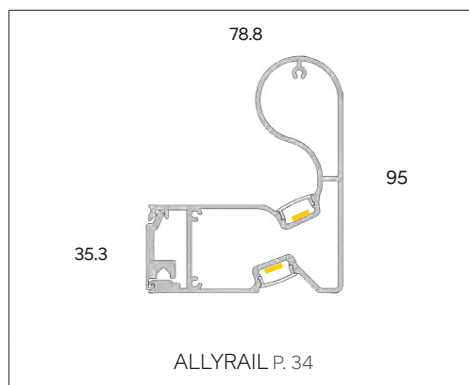

CATEGORY SNAPSHOT

WA

WALL

IH

ILLUMINATED HANDRAIL

PRODUCT DETAILS

LI

LINEAR (SUSPENDED)