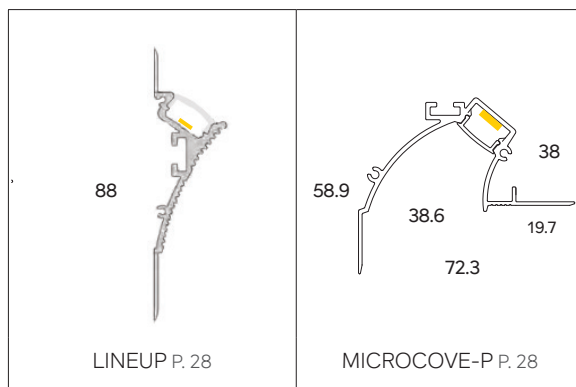

CATEGORY SNAPSHOT

PB

PLASTERBOARD