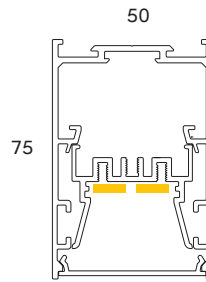

PRODUCT DETAILS

LINEAR (SUSPENDED)

CORONA PROCOR

WATTS

2 x 19.2W pm

COLOURS

Satin anodised
*Other powder coated colours available

DIFFUSER PMMA opal

MAX IP RATING

IP65