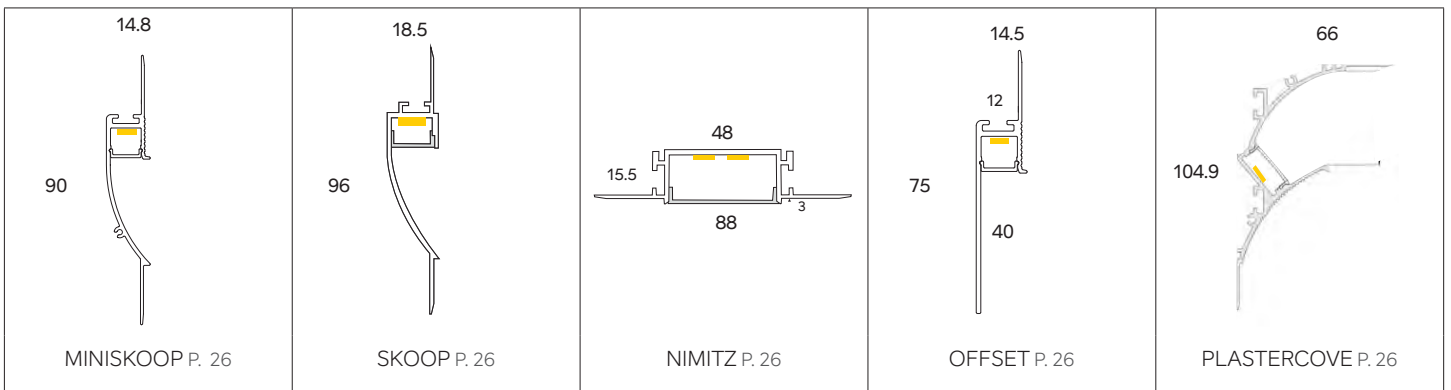

CATEGORY SNAPSHOT

PB

PLASTERBOARD