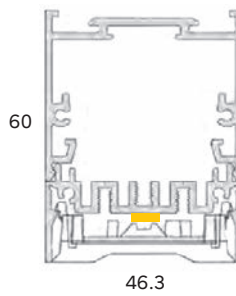

PRODUCT DETAILS

SU

SURFACE MOUNTED

ASYMBIG

PROASYMBIG

WATTS

19.2W pm
22W pm

COLOURS

Satin anodised
*Other colours available

DIFFUSER

Acrylic lens
30° and 60°

MAX IP RATING

IP40