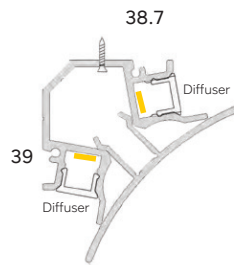

OUTWASHEX

PROOUTWASHEX

WATTS

2 x 14.4W pm

COLOURS

Satin anodised
*Other colours available

DIFFUSER
PMMA opal

MAX IP RATING

IP40