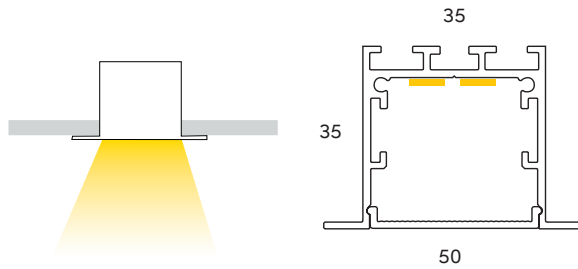

POWERLINE35

PROPOW35

WATTS

2 x 14.4W pm

COLOURS

Satin anodised
*Other colours available

DIFFUSER
PMMA opal

MAX IP RATING

IP65