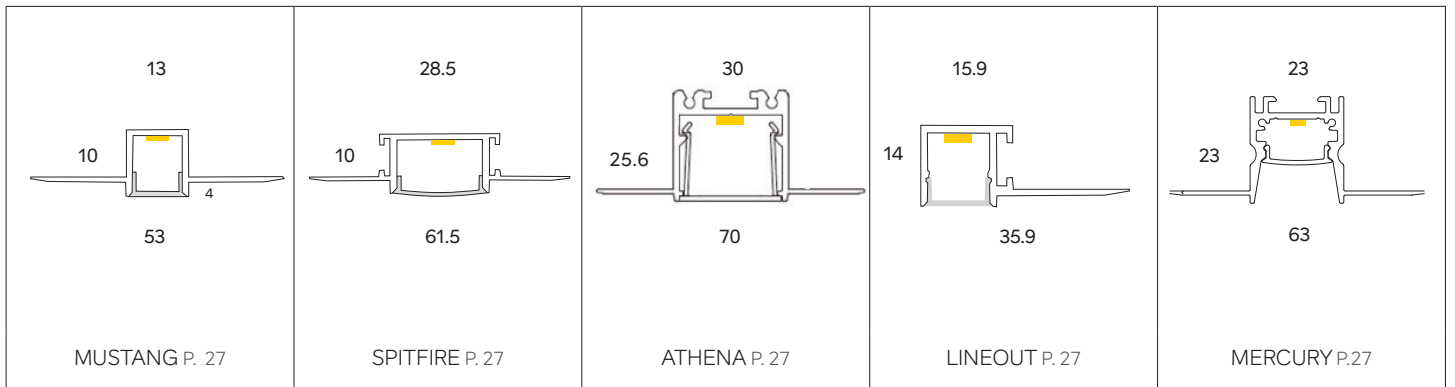

CATEGORY SNAPSHOT

PB

PLASTERBOARD