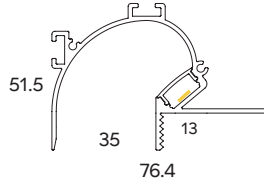

PRODUCT DETAILS

CV COVE

ANGLECOVE1 PROANGLECOVE1

WATTS
19.2Wpm

COLOURS
Satin anodised
*Other colours available

DIFFUSER
PMMA opal

MAX IP RATING
IP65