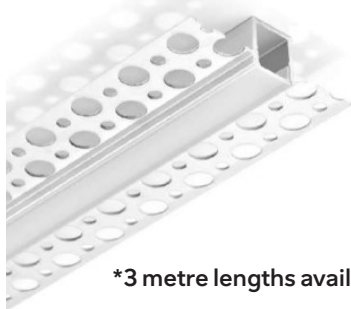

MUSTANG PROMUSTANG

— = set plaster

WATTS

9.6W pm
14.4W pm

COLOURS

Satin anodised
*Other colours available

DIFFUSER
PMMA opal

MAX IP RATING

IP40

*3 metre lengths available