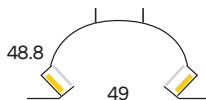

HALOCOVE

PROHALOCOVE

WATTS

2 x 19.2W pm

COLOURS

Satin anodised
*Other colours available

DIFFUSER

PMMA opal

MAX IP RATING

IP65