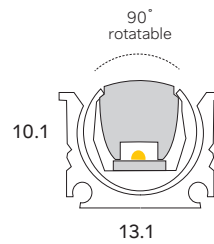

CORDOBA

PROCORDOBA

WATTS

COB 5W pm
COB 10W pm

COLOURS

Dark Grey

DIFFUSER
Prismatic

MAX IP RATING

IP40