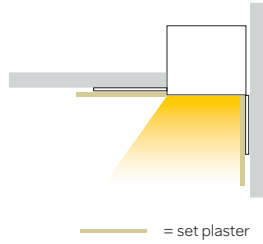

Satin anodised
*Other colours available

DIFFUSER
PMMA opal

MAX IP RATING

IP40

PRODUCT DETAILS

PLASTERBOARD

APOLLO PROAPOLLO

WATTS