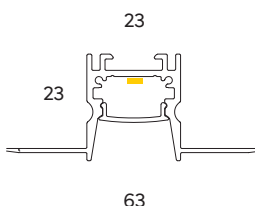

WATTS

14.4W pm

COLOURS

Satin anodised
*Other colours available

DIFFUSER
PMMA opal

MAX IP RATING

IP65