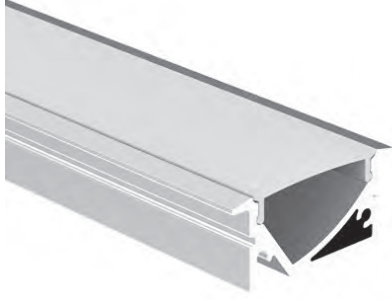

PRODUCT DETAILS

RE

RECESSED

WASHER

PROMWASH

WATTS

14.4W pm

COLOURS

Satin anodised
*Other colours available

DIFFUSER

PMMA opal

MAX IP RATING

IP40