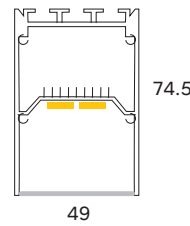

FALCON PROFALCONS

WATTS

2 x 14.4W pm
2 x 19.2W pm

COLOURS

Satin anodised
*Other powder coated colours available

DIFFUSER

PMMA opal

MAX IP RATING

IP65