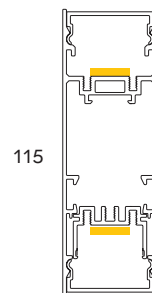

UPDOWN115 PROUPDO115

115

38

WATTS

2 x 14.4W pm
2 x 19.2W pm

COLOURS

Satin anodised
*Other powder coated colours available

DIFFUSER

PMMA opal

MAX IP RATING

IP40