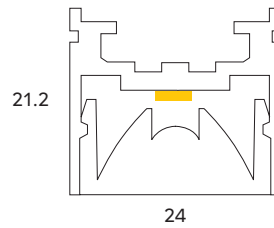

ASYMMETRICAL VERSATILE

PROVASYML

WATTS

14.4W pm
19.2W pm

COLOURS

Satin anodised
*Other colours available

DIFFUSER

Asymmetrical acrylic, Opal, Wallgrazer

MAX IP RATING

IP40