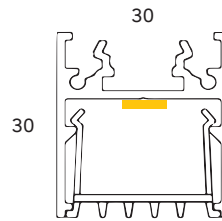

COLOURS

Satin anodised
*Other powder coated colours available

DIFFUSER
PMMA opal

MAX IP RATING

IP65

3035
PRO3035