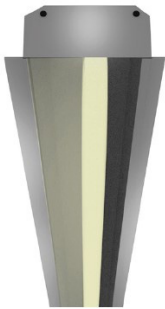

ARCHLINE

PROARCHI

WATTS

14.4W pm
19.2W pm

COLOURS

Mill Silver
*Other colours available

DIFFUSER

PMMA opal

MAX IP RATING

IP40