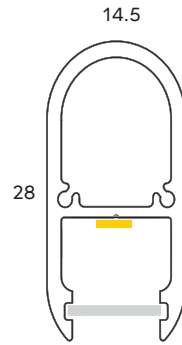

PRODUCT DETAILS

SU SURFACE MOUNTED

IN WARDROBE

PROWARD

WATTS

9.6W pm
14.4W pm

COLOURS

Satin anodised
*Other anodised options available

DIFFUSER

PMMA opal

MAX IP RATING

IP40