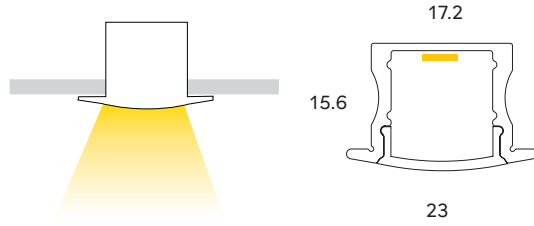

PRODUCT DETAILS

RE

RECESSED

POWERLINE20

PROPOW20

WATTS

14.4W pm
19.2W pm

COLOURS

Satin anodised
*Other colours available

DIFFUSER
PMMA opal

MAX IP RATING

IP40