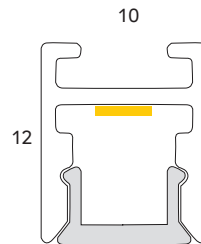

SHEER PROSHEER

WATTS

9.6W pm
14.4W pm

COLOURS

Satin anodised
*Other powder coated colours available

DIFFUSER

PMMA opal

MAX IP RATING

IP40