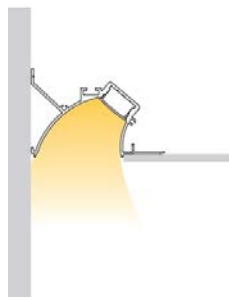

MICROCOVE PROMICROCOVE

WATTS
19.2Wpm

COLOURS
Satin anodised
*Other colours available

DIFFUSER
PMMA opal

MAX IP RATING
IP65

*3 metre lengths available