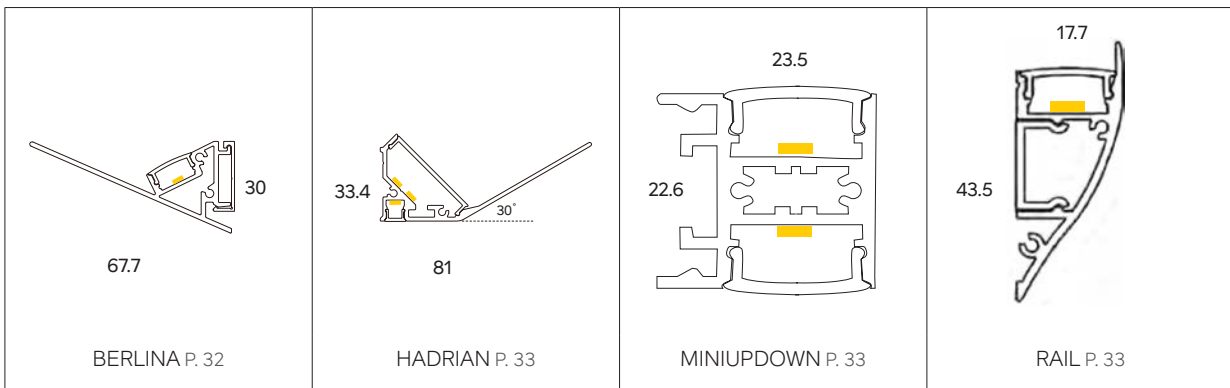

CATEGORY SNAPSHOT

WA

WALL