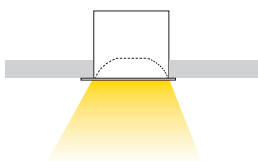

LOWCOVE

PROLOWCOVE

WATTS

2 x 19.2W pm

COLOURS

Satin anodised
*Other colours available

DIFFUSER

PMMA opal

MAX IP RATING

IP65