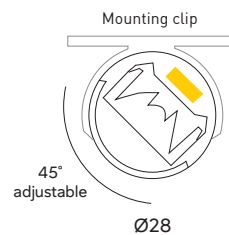

STELLAR

PROSTELLAR

WATTS

14.4W pm
19.2W pm

COLOURS

Satin anodised
*Other colours available

DIFFUSER

PMMA opal or lens

MAX IP RATING

IP40