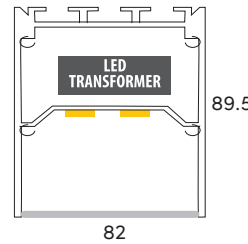

PHOENIX PROPHOENIXS

WATTS

2 x 19.2W pm

COLOURS

Satin anodised
*Other powder coated colours available

DIFFUSER

PMMA opal

MAX IP RATING

IP65