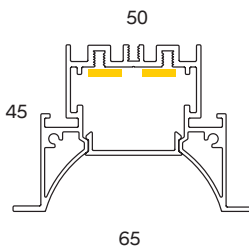

LOWCOVE

PROLOWCOVE

WATTS

2 x 19.2W pm

COLOURS

Satin anodised
*Other colours available

DIFFUSER

PMMA opal

MAX IP RATING

IP65