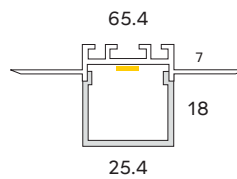

HERCULES PROHERCULES

WATTS

19.2W pm

COLOURS

Satin anodised
*Other colours available

DIFFUSER

PC opal

MAX IP RATING

IP65