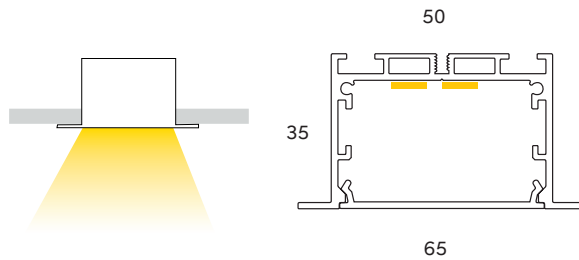

POWERLINE50

PROPOW50

WATTS

2 x 14.4W pm

COLOURS

Satin anodised
*Other colours available

DIFFUSER
PMMA opal

MAX IP RATING

IP65