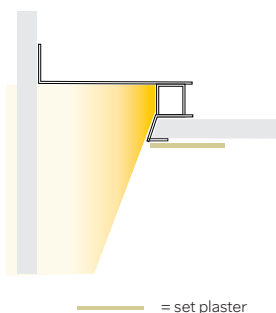

HERMES PROHERMES

WATTS
19.2Wpm

COLOURS
Satin anodised
*Other colours available

DIFFUSER
PMMA opal

MAX IP RATING
IP65