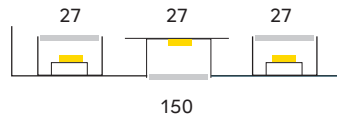

PLANQ PROPLANQ

WATTS

19.2W Down
2 x 9.6W Up

COLOURS

Satin anodised
*Other powder coated colours available

DIFFUSER

PMMA opal

MAX IP RATING

IP65