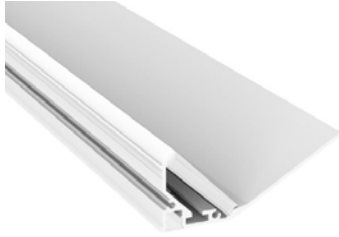

IP65

PRODUCT DETAILS

WALL

HADRIAN

PROHADRIAN

WATTS

Up: 21W Evolve
Down: 14.4W

COLOURS