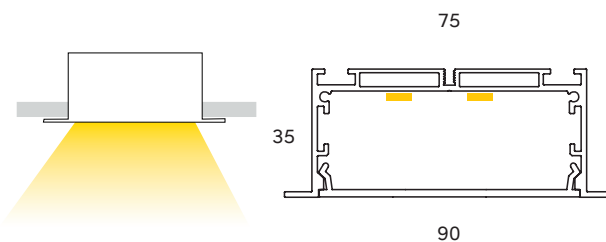

POWERLINE75

PROPOW75

WATTS

2 x 14.4W pm

COLOURS

Satin anodised
*Other colours available

DIFFUSER
PMMA opal

MAX IP RATING

IP65