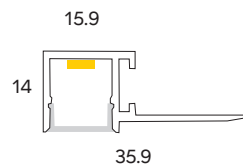

WATTS

9.6W pm
14.4W pm

COLOURS

Satin anodised
*Other colours available

DIFFUSER
PMMA opal

MAX IP RATING

IP40