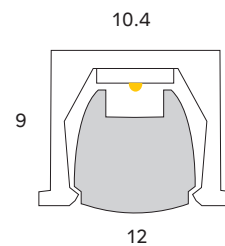

COLOURS

Dark Grey

DIFFUSER
Prismatic

MAX IP RATING

IP40

ELYSEE

PROELYSEE

WATTS