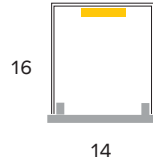

PRODUCT DETAILS

RE

RECESSED

LUX XO
PROLUX XO