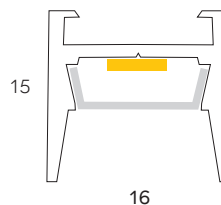

CORREA

PROCORREA

WATTS

14.4W pm
19.2W pm

COLOURS

Satin anodised
*Other colours available

DIFFUSER
PMMA opal

MAX IP RATING

IP40