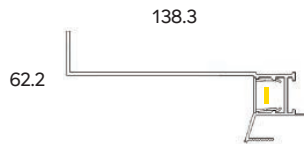

VESTA PROVESTA

WATTS
19.2W pm

COLOURS
Satin anodised
*Other colours available

DIFFUSER
PMMA opal

MAX IP RATING
IP65