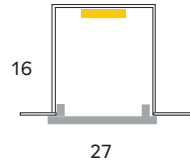

LUX X WINGS
PROLUX X WINGS

WATTS

14.4W pm
19.2W pm

COLOURS

Satin anodised
*Other colours available

DIFFUSER
PMMA opal

MAX IP RATING

IP40