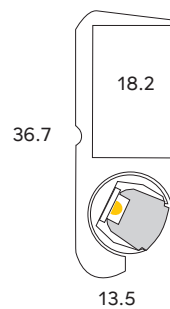

LISBOA

PROLISBOA

WATTS

5W pm
10W pm

COLOURS

Dark Grey

DIFFUSER

Opal acrylic

MAX IP RATING

IP40