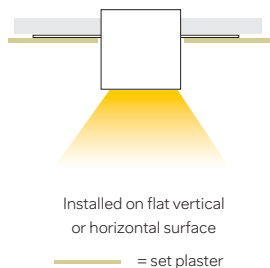

HERCULES PROHERCULES

WATTS

19.2W pm

COLOURS

Satin anodised
*Other colours available

DIFFUSER

PC opal

MAX IP RATING

IP65