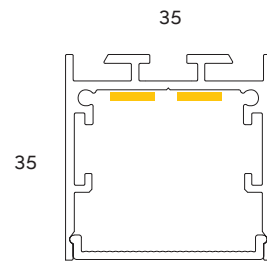

COLOURS

Satin anodised
*Other powder coated colours available

DIFFUSER
Prismatic,
Low glare

MAX IP RATING

IP65

3535
PRO3535