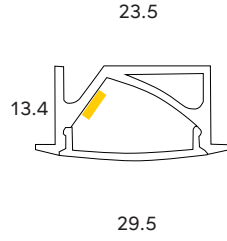

PRODUCT DETAILS

RE

RECESSED

WASHER

PROMWASH

WATTS

14.4W pm

COLOURS

Satin anodised
*Other colours available

DIFFUSER

PMMA opal

MAX IP RATING

IP40