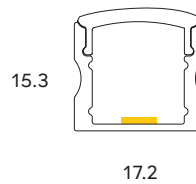

LEL16

PROLEL16

WATTS

14.4W pm
19.2W pm

COLOURS

Satin anodised
*Other colours available

DIFFUSER
PMMA opal

MAX IP RATING

IP65