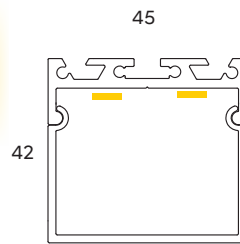

Satin anodised
*Other anodised options available

DIFFUSER

PMMA opal

MAX IP RATING

IP40

MIRROR LIGHT

PROMIRROR

WATTS