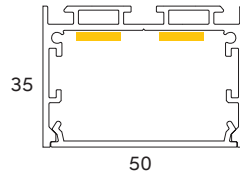

MAX IP RATING

IP40

*3 metre lengths available

PRODUCT DETAILS

LINEAR (SUSPENDED)

OSPREY PROOSPREY

WATTS

2 x 14.4W pm
2 x 19.2W pm