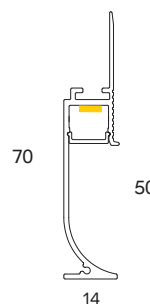

IP40

CORVSKIRT

PROOUTWASH

WATTS

14.4W pm

COLOURS

Satin anodised
*Other colours available

DIFFUSER