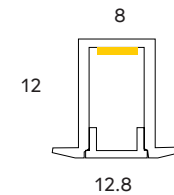

WATTS

9.6W pm
14.4W pm

COLOURS

Satin anodised
*Other colours available

DIFFUSER
PMMA opal

MAX IP RATING

IP40

MICROWINGED
PROWINGEDMICRO