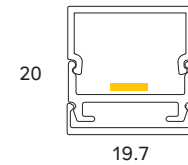

ARC2 SQUARE

PROARC2

WATTS

14.4W pm
19.2W pm

COLOURS

Satin anodised
*Other colours available

DIFFUSER

PC Opal

MAX IP RATING

IP65