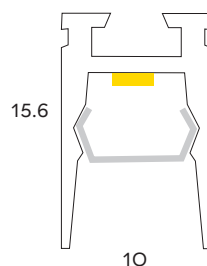

PMMA opal

MAX IP RATING

IP40

STRATO

PROSTRATO

WATTS

9.6W pm
14.4W pm

COLOURS