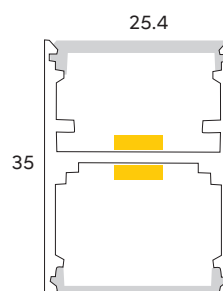

MINI UP/DOWN PENDANT PROMINIUPDOWN

WATTS

2 x 14.4W pm
2 x 19.2W pm

COLOURS

Satin anodised
*Other powder coated colours available

DIFFUSER PMMA opal

MAX IP RATING

IP40

*3 metre lengths available