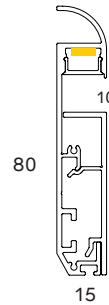

ROUND SKIRT

PROROUND SKIRT

WATTS

14.4W pm

COLOURS

Satin anodised
*Other colours available

DIFFUSER

PMMA opal

MAX IP RATING

IP40