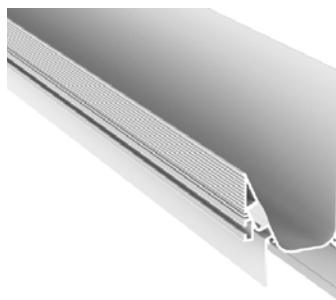

COLOURS
Satin anodised
*Other colours available

DIFFUSER
PMMA opal

MAX IP RATING
IP65

*3 metre lengths available

SIRRIUS PROSIRRIUS

WATTS
19.2Wpm

COLOURS
Satin anodised
*Other colours available

DIFFUSER
PMMA opal