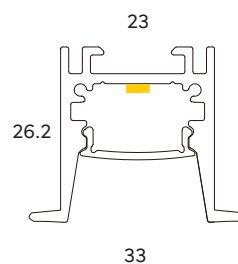

BUNGEE RECESSED

PROBUNGEE RECESSED

WATTS

14.4W pm
19.2W pm

COLOURS

Black

DIFFUSER

PMMA opal

MAX IP RATING

IP40