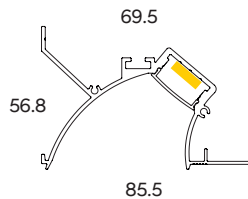

MICROCOVE PROMICROCOVE

WATTS
19.2Wpm

COLOURS
Satin anodised
*Other colours available

DIFFUSER
PMMA opal

MAX IP RATING
IP65

*3 metre lengths available