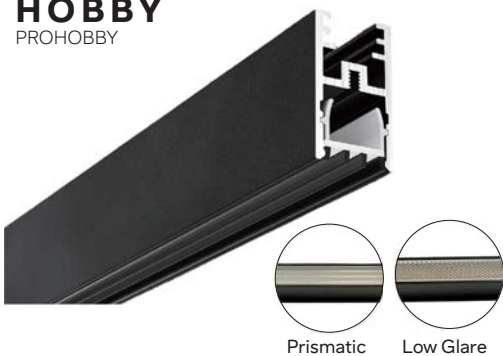

COLOURS

Satin anodised
*Other powder coated colours available

DIFFUSER

PMMA opal

MAX IP RATING

IP65

HOBBY PROHOBBY

WATTS