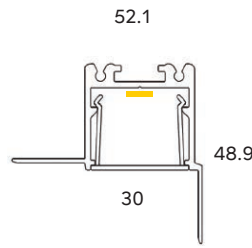

Satin anodised
*Other colours available

DIFFUSER
PMMA opal

MAX IP RATING

IP40

PRODUCT DETAILS

PLASTERBOARD

APOLLO PROAPOLLO

WATTS