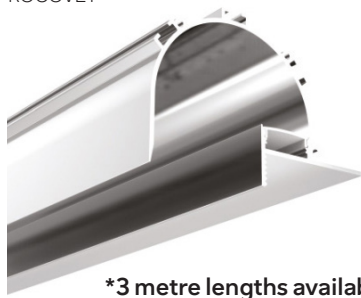

PROCOVE1

*3 metre lengths available

WATTS

19.2Wpm

COLOURS

Satin anodised
*Other colours available

DIFFUSER

PMMA opal