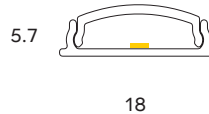

BENDI

PROBENDI

WATTS

9.6W pm
14.4W pm

COLOURS

Satin anodised
*Other colours available

DIFFUSER

PMMA opal

MAX IP RATING

IP40