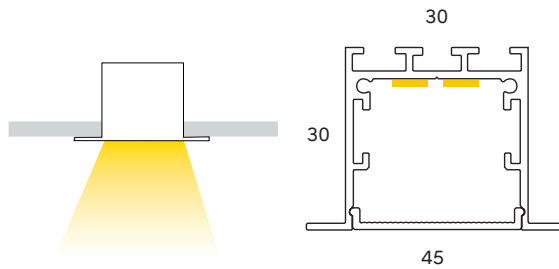

POWERLINE30

PROPOW30

WATTS

21.6W Evolve

COLOURS

Satin anodised
*Other colours available

DIFFUSER
Prismatic,
Low glare

MAX IP RATING

IP65