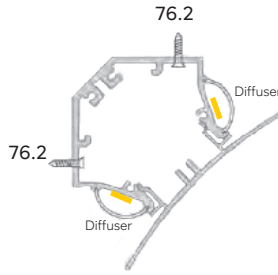

PROOUTWASH

WATTS

2 x 9.6W pm
2 x 14.4W pm

COLOURS

Satin anodised
*Other colours available

DIFFUSER
PMMA opal

MAX IP RATING

IP65