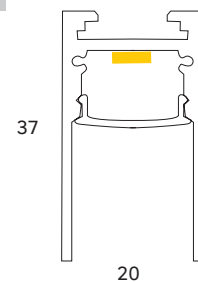

37

20

WATTS

14.4W pm
19.2W pm

COLOURS

Satin anodised
*Other powder coated colours available

DIFFUSER

PMMA opal

MAX IP RATING

IP40