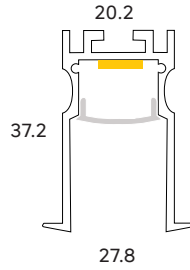

ALTO

PROALTO

WATTS

14.4W pm

COLOURS

Satin anodised
*Other colours available

DIFFUSER

PMMA opal

MAX IP RATING

IP40