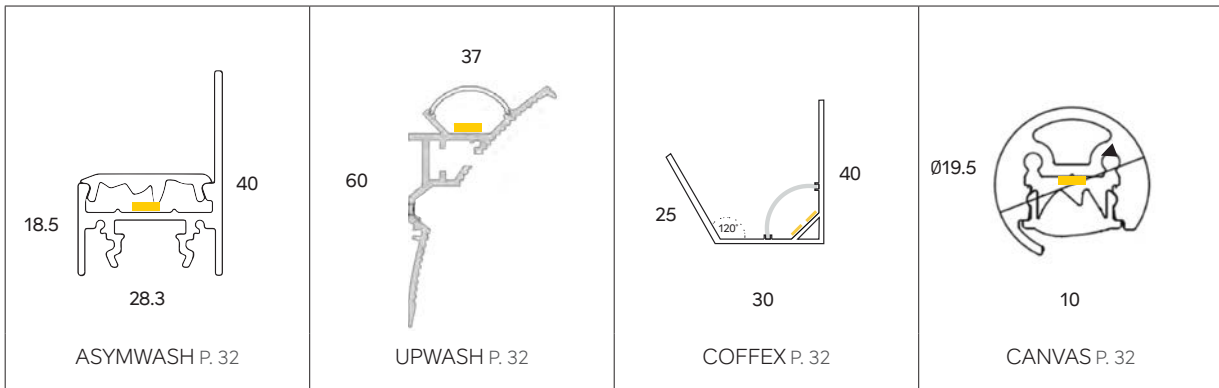

SK

SKIRTING

<p>ROUND SKIRT P. 31</p>	<p>FLATSKIRT P. 31</p>	<p>RECESSED SKIRT P. 31</p>	<p>SKETSKIRT P. 31</p>	<p>CORVSKIRT P. 31</p>
--------------------------	------------------------	-----------------------------	------------------------	------------------------

CATEGORY SNAPSHOT

WA

WALL

IH

ILLUMINATED HANDRAIL

PRODUCT DETAILS

LI

LINEAR (SUSPENDED)