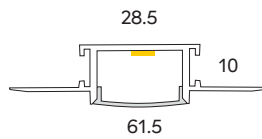

MAX IP RATING

IP65

PRODUCT DETAILS

PLASTERBOARD

SPITFIRE PROSPITFIRE

— = set plaster

WATTS

14.4W pm
19.2W pm