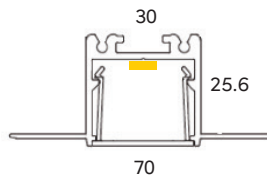

WATTS

19.2W pm

COLOURS

Satin anodised
*Other colours available

DIFFUSER
Low Glare,
Prismatic,
PMMA opal

MAX IP RATING

IP65