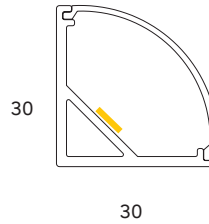

IP65

STC3030 ROUND

PROSTC30X30RO

WATTS

19.2W pm

COLOURS

Satin anodised
*Other colours available

DIFFUSER