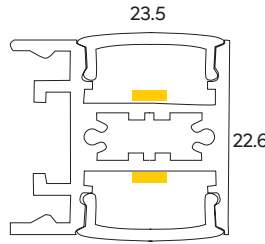

MINIUPDOWN

PROMINIUPDOWN

WATTS

2 x 19.2Wpm

COLOURS

Satin anodised
*Other colours available

DIFFUSER

PMMA opal

MAX IP RATING

IP40