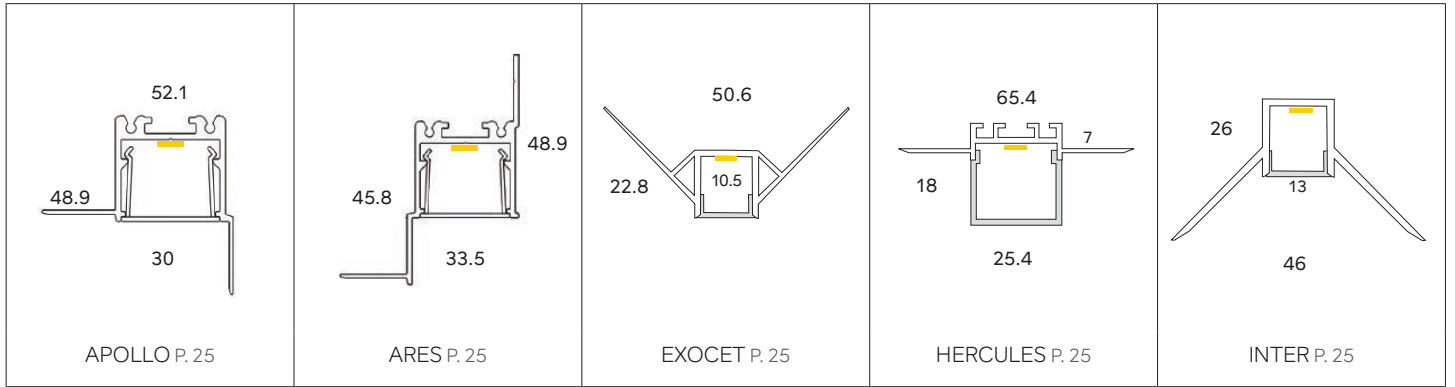

CATEGORY SNAPSHOT

PB

PLASTERBOARD