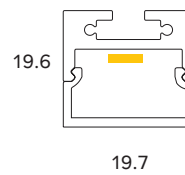

KESTREL K PROKESTRELK

WATTS

14.4W pm
19.2W pm

COLOURS

Satin anodised
*Other powder coated colours available

DIFFUSER PC opal

MAX IP RATING

IP40