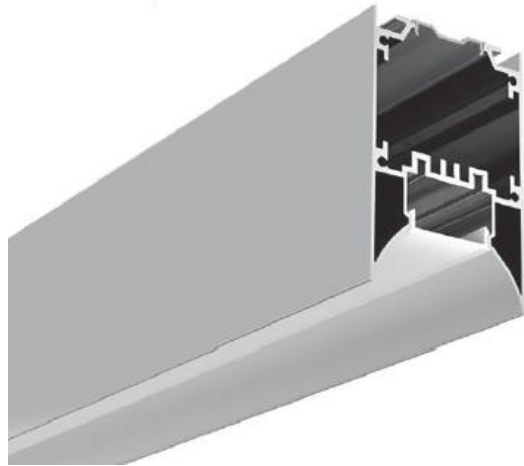

LED PROFILE CORONA

CORONA *PROCOR*

LED aluminium profile, pmma opal or semi-clear
matte diffuser.

40W p/m.

Supplied with end caps

Mounting: Suspended, surface

CODE	WATTS/M	LUMENS/M	CRI	VOLTS	FINISH	CCT	DIMMABLE	BEAM ANGLE
PROCOR	40W	3400	>90	24V	Standard Silver	2700K 3000K 4000K 6500K	TRIAC/DALI/0-10v	120°