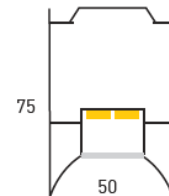

LED PROFILE CORONA

CORONA *PROCOR*

LED aluminium profile, pmma opal or semi-clear
matte diffuser.

40W p/m.

Supplied with end caps

Mounting: Suspended, surface

CODE	WATTS/M	LUMENS/M	CRI	VOLTS	FINISH	CCT	DIMMABLE	BEAM ANGLE
PROCOR	40W	3400	>90	24V	Standard Silver	2700K 3000K 4000K 6500K	TRIAC/DALI/0-10v	120°