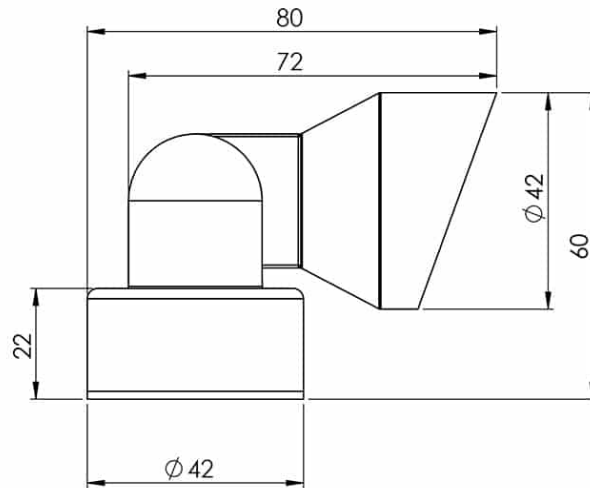

Constant Voltage Wall Mounted Light

CODE	WATTS	CCT	CRI	BEAM ANGLE	CUTOUT	LUMENS	IP RATING	DIMENSIONS
DLML5.3W	5.3W	2700K 3000K 4000k	>80	15°/40° °	$\varnothing 42$ mm	415	IP67	80mmx 60mm