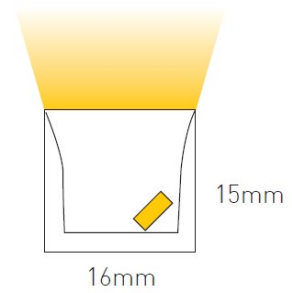

BIDIRECT

Bending: \varnothing 200mm vertical & horizontal

increments: 50mm

Max Length: 5m

CODE	WATTS	CCT	CRI	IP RATING	LUMENS	MATERIALS	BEAM ANGLE	DIM	VOLTS
BIDSNAKE	10W	2700K 3000K 3500K 4000K 5000K	>90	IP67	700lms/m	Silicone	120°	Triac DALI Casambi	24V