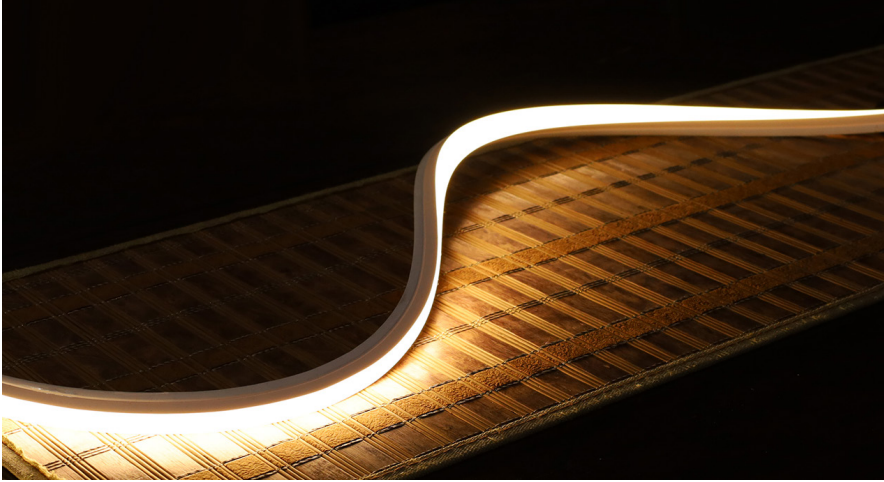

BIDIRECT

Bending: \varnothing 200mm vertical & horizontal

increments: 50mm

Max Length: 5m

CODE	WATTS	CCT	CRI	IP RATING	LUMENS	MATERIALS	BEAM ANGLE	DIM	VOLTS
BIDSNAKE	10W	2700K 3000K 3500K 4000K 5000K	>90	IP67	700lms/m	Silicone	120°	Triac DALI Casambi	24V