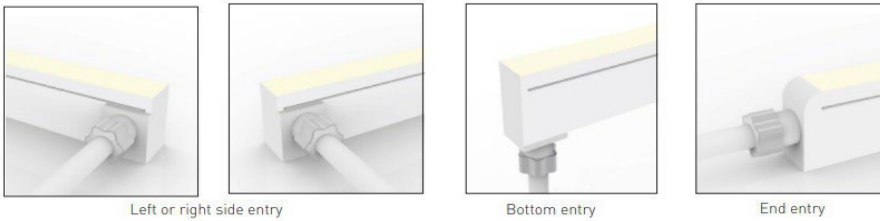

BIDIRECT

Bending: \varnothing 200mm vertical & horizontal

increments: 50mm

Max Length: 5m

CODE	WATTS	CCT	CRI	IP RATING	LUMENS	MATERIALS	BEAM ANGLE	DIM	VOLTS
BIDSNAKE	10W	2700K 3000K 3500K 4000K 5000K	>90	IP67	700lms/m	Silicone	120°	Triac DALI Casambi	24V