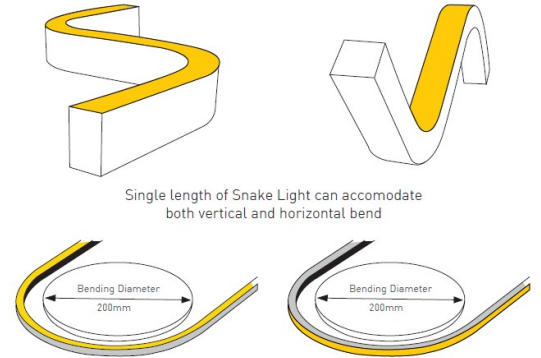

BIDIRECT

Bending: \varnothing 200mm vertical & horizontal

increments: 50mm

Max Length: 5m

CODE	WATTS	CCT	CRI	IP RATING	LUMENS	MATERIALS	BEAM ANGLE	DIM	VOLTS
BIDSNAKE	10W	2700K 3000K 3500K 4000K 5000K	>90	IP67	700lms/m	Silicone	120°	Triac DALI Casambi	24V