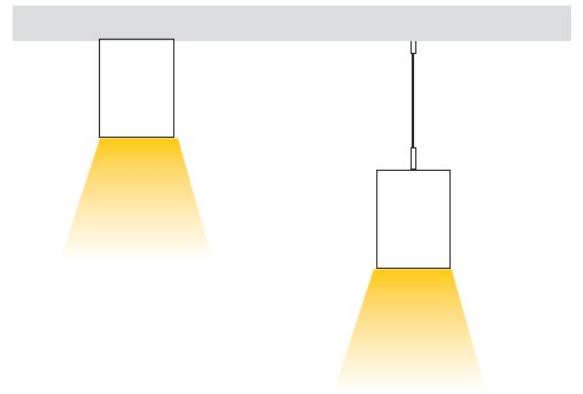

# ASYMBIG

CODE	WATTS/M	LUMENS	CRI	OPERATIONAL VOLTAGE	FINISH	CCT	DIMMABLE	BEAM ANGLE
PROASYMBIG	19.2W	1700	>90	24V	Standard	2400-6500K DTW Sunset DIM	TRIAC/DALI/ 0-10v	120°
	22W	2300						

Get in touch

U4 / 61-71 Beauchamp Rd,  
Matraville NSW 2036