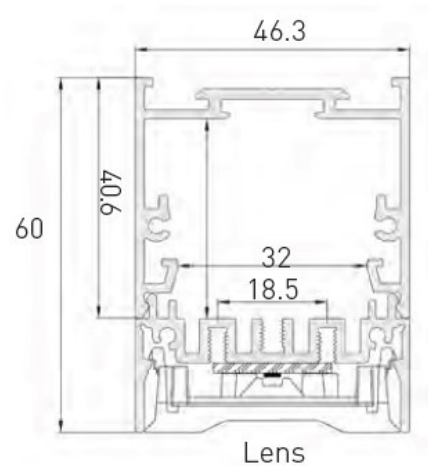

# ASYMBIG

CODE	WATTS/M	LUMENS	CRI	OPERATIONAL VOLTAGE	FINISH	CCT	DIMMABLE	BEAM ANGLE
PROASYMBIG	19.2W	1700	>90	24V	Standard	2400-6500K DTW Sunset DIM	TRIAC/DALI/ 0-10v	120°
	22W	2300						

Get in touch

U4 / 61-71 Beauchamp Rd,  
Matraville NSW 2036