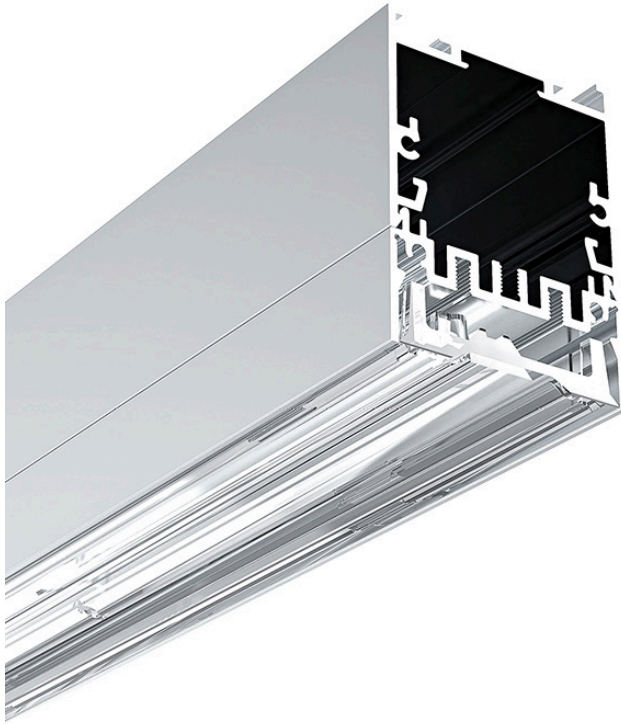

# ASYMBIG

CODE	WATTS/M	LUMENS	CRI	OPERATIONAL VOLTAGE	FINISH	CCT	DIMMABLE	BEAM ANGLE
PROASYMBIG	19.2W	1700	>90	24V	Standard	2400-6500K DTW Sunset DIM	TRIAC/DALI/ 0-10v	120°
	22W	2300						

Get in touch

U4 / 61-71 Beauchamp Rd,  
Matraville NSW 2036